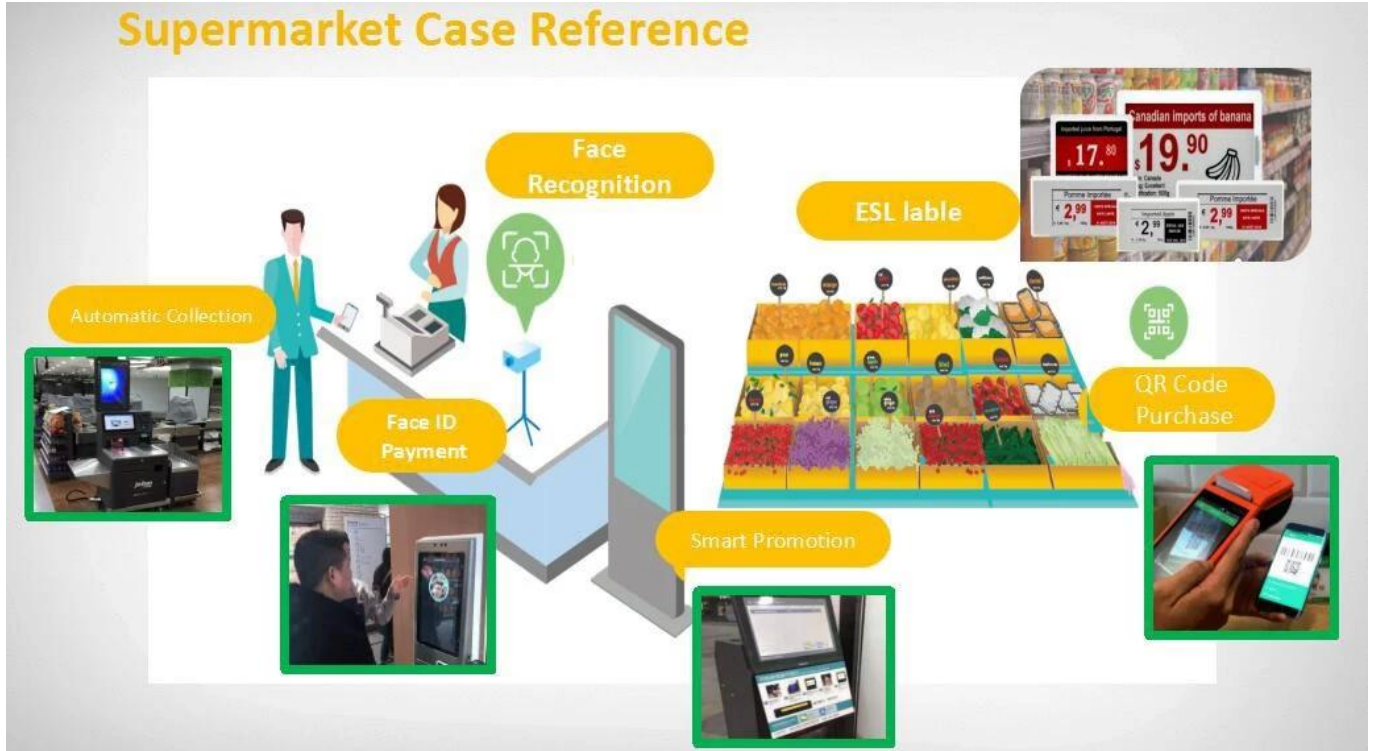

2.13-inch electronic paper display ESL shelf label

Supermarket Case Reference

What is Electronic Shelf Label

Electronic shelf label (ESL) is an electronic display device that can replace traditional paper price tags on shelves. Each ESL is connected to the mall computer database through the network, and the products information such as the latest price is displayed through the screen of the ESL.

Supermarket Solution