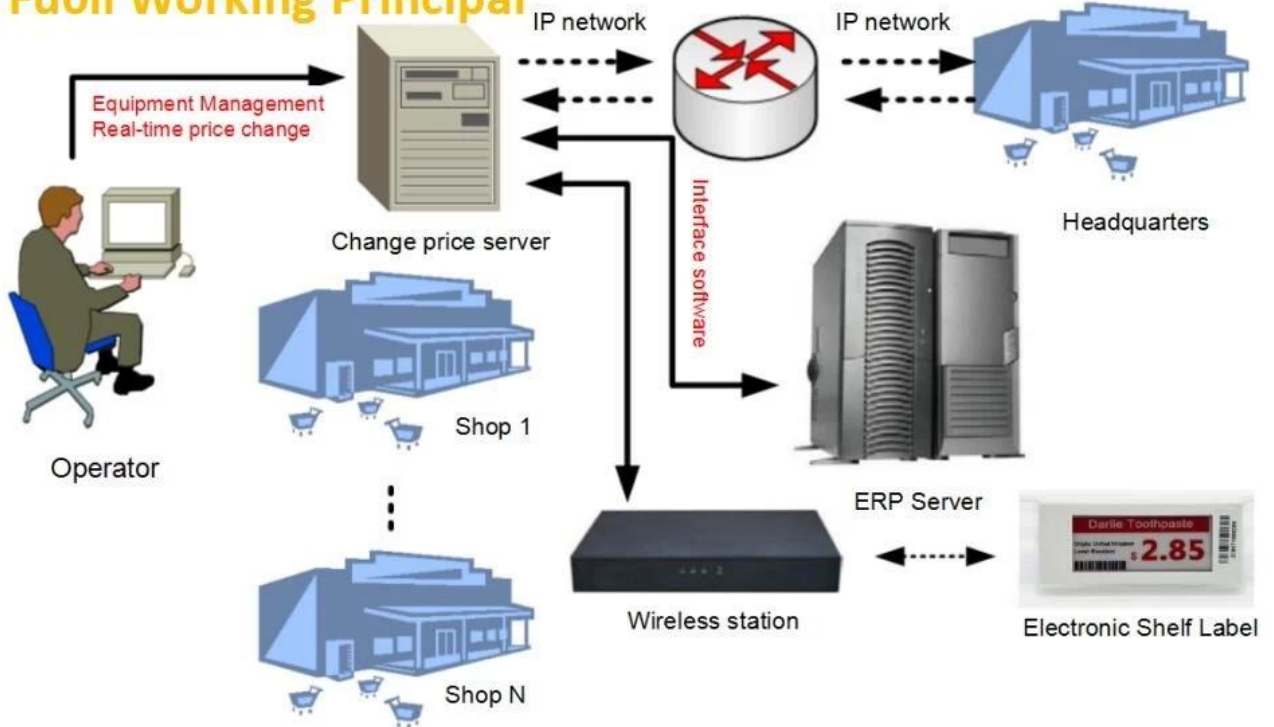

# ESL Smart Working Principal

- 
**Easy to USE**  
 The software is designed to meet the needs of different users.
- 
**Station Coverage**  
 One station cover 3500pcs SKU, Area
 

- 
**Price Change**  
 Price change from Headquarter, less Labor, less mistake.