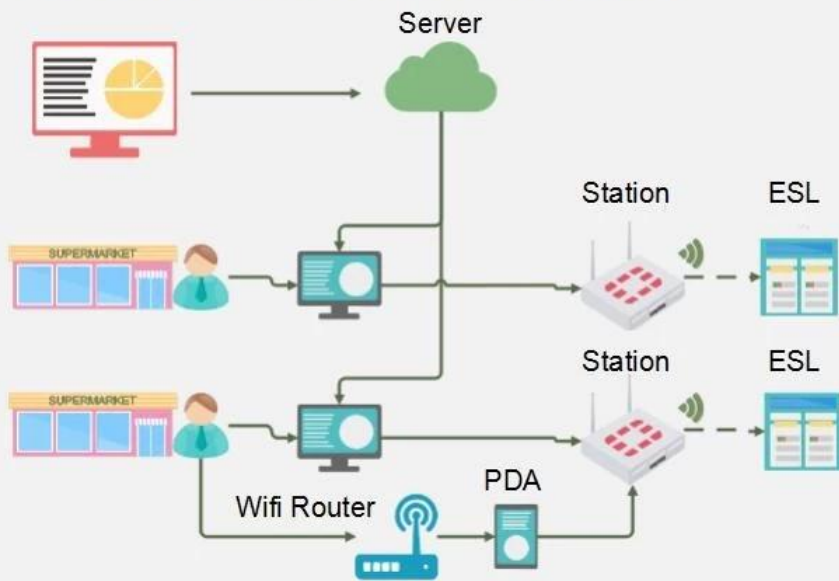

# ESL Smart Working Principal

- 
**Easy to USE**  
 The software is designed to meet the needs of different users.
- 
**Station Coverage**  
 One station cover 3500pcs SKU, Area
 

- 
**Price Change**  
 Price change from Headquarter, less Labor, less mistake.