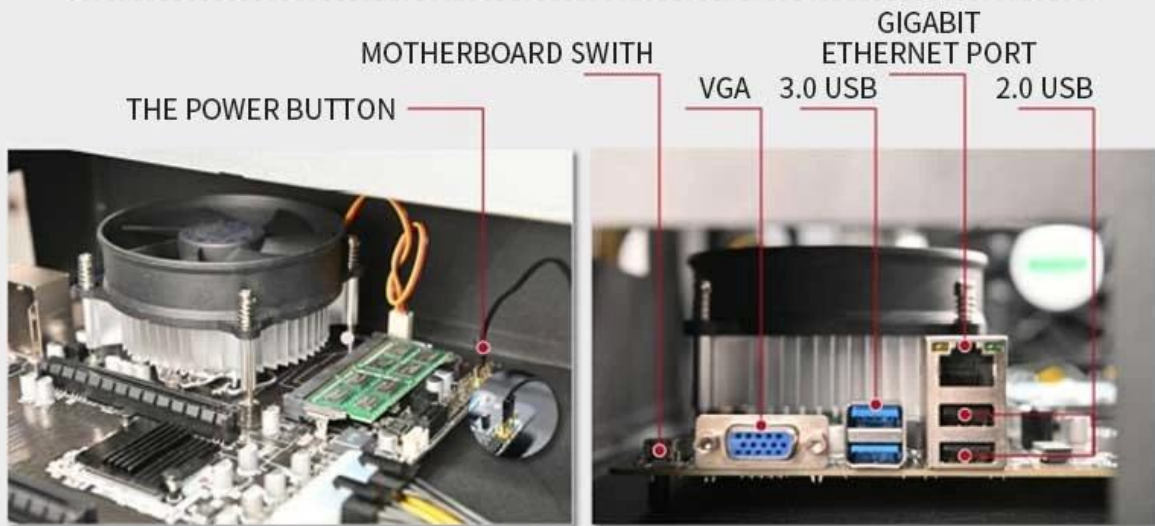

**857S Pro Foldable GPU Mining Rig 6.5CM
Card Distance Power Supply
2000W/2500W/3300W Graphics Card Mining
Box**

HEAT DISSIPATION SYSTEM

01

- 8*4500RPM HEAT DISSIPATION FAN
- AIR VOLUME IS ENOUGH
- EXCELLENT STABILITY

02

- SPEED ADJUSTABLE (500-4500RPM)

SPEED CONTROL
BUTTON

03

DOUBLE BALL BEARING FAN

- NEW MATERIAL
- THE SERVICE LIFE IS UP TO 11 YEARS
- WITH PWM SPEED REGULATION FUNCTION

OIL-BEARING FAN

- THE OLD MATERIAL
- LIFE SPAN IS ABOUT A YEAR
- UNREGULATED SPEED