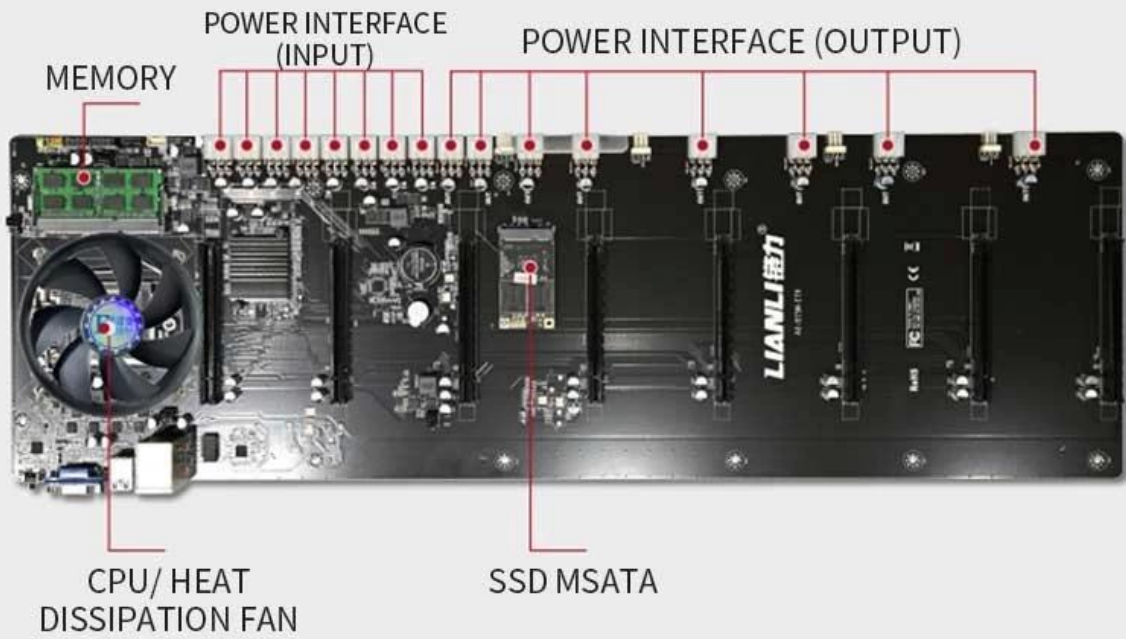

**857S Pro Foldable GPU Mining Rig 6.5CM
Card Distance Power Supply
2000W/2500W/3300W Graphics Card Mining
Box**

HEAT DISSIPATION SYSTEM

01

- 8*4500RPM HEAT DISSIPATION FAN
- AIR VOLUME IS ENOUGH
- EXCELLENT STABILITY

02

- SPEED ADJUSTABLE (500-4500RPM)

SPEED CONTROL
BUTTON

03

DOUBLE BALL BEARING FAN

- NEW MATERIAL
- THE SERVICE LIFE IS UP TO 11 YEARS
- WITH PWM SPEED REGULATION FUNCTION

OIL-BEARING FAN

- THE OLD MATERIAL
- LIFE SPAN IS ABOUT A YEAR
- UNREGULATED SPEED