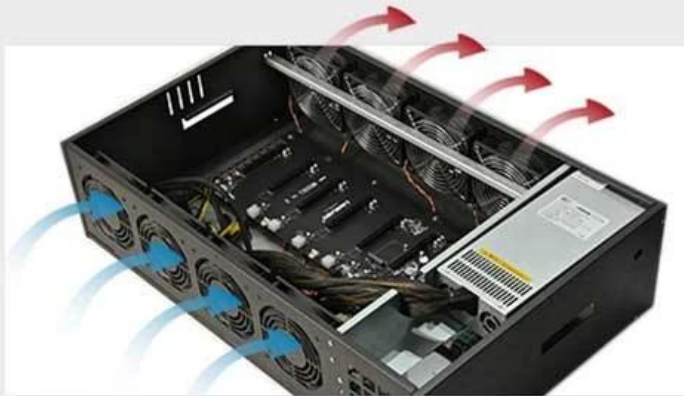

**857S Pro Foldable GPU Mining Rig 6.5CM
Card Distance Power Supply
2000W/2500W/3300W Graphics Card Mining
Box**

HEAT DISSIPATION SYSTEM

01

- 8*4500RPM HEAT DISSIPATION FAN
- AIR VOLUME IS ENOUGH
- EXCELLENT STABILITY

02

- SPEED ADJUSTABLE (500-4500RPM)

SPEED CONTROL
BUTTON

03

DOUBLE BALL BEARING FAN

- NEW MATERIAL
- THE SERVICE LIFE IS UP TO 11 YEARS
- WITH PWM SPEED REGULATION FUNCTION

OIL-BEARING FAN

- THE OLD MATERIAL
- LIFE SPAN IS ABOUT A YEAR
- UNREGULATED SPEED