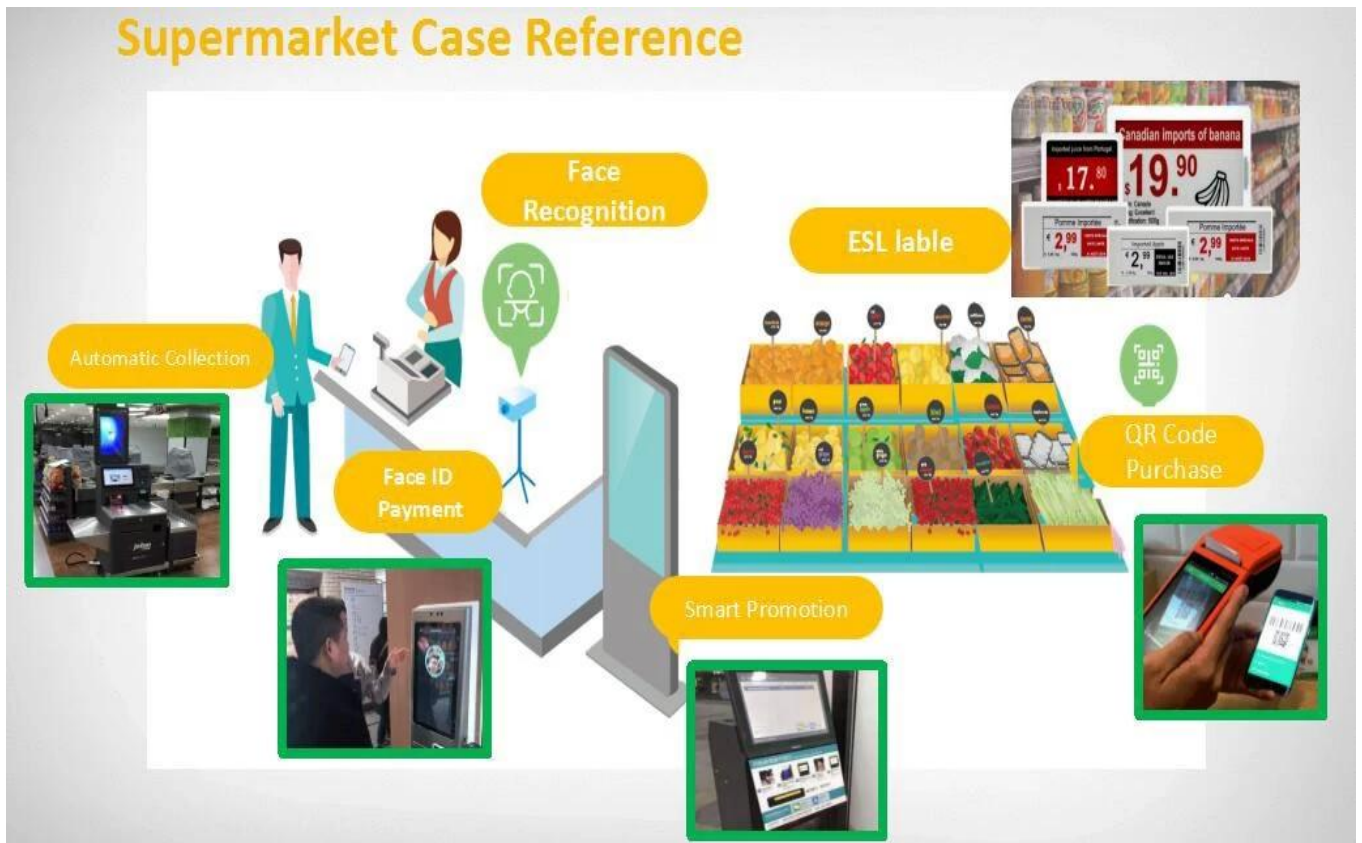

# ESL demo kit with 2.1/2.9/4.2 inch shelf label sample software system

# What is Electronic Shelf Label

Electronic shelf label (ESL) is an electronic display device that can replace traditional paper price tags on shelves. Each ESL is connected to the mall computer database through the network, and the products information such as the latest price is displayed through the screen of the ESL.

## LCD Label was used by METRO

The second largest retailer in the world