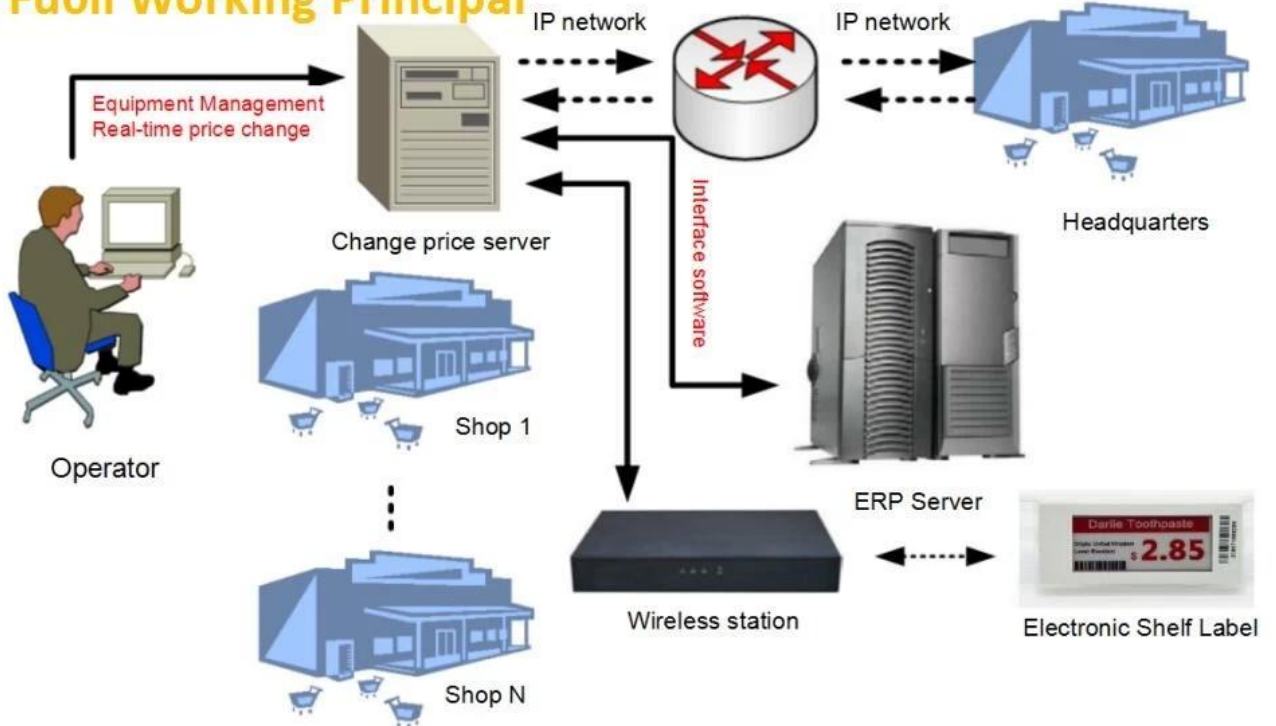

## 2.9 零售店ESL系统

# ESL Smart Working Principal

- 
**Easy to USE**  
 The software is designed to meet the needs of different users.
- 
**Station Coverage**  
 One station cover 3500pcs SKU, Area
 

- 
**Price Change**  
 Price change from Headquater, less Labor, less mistake.