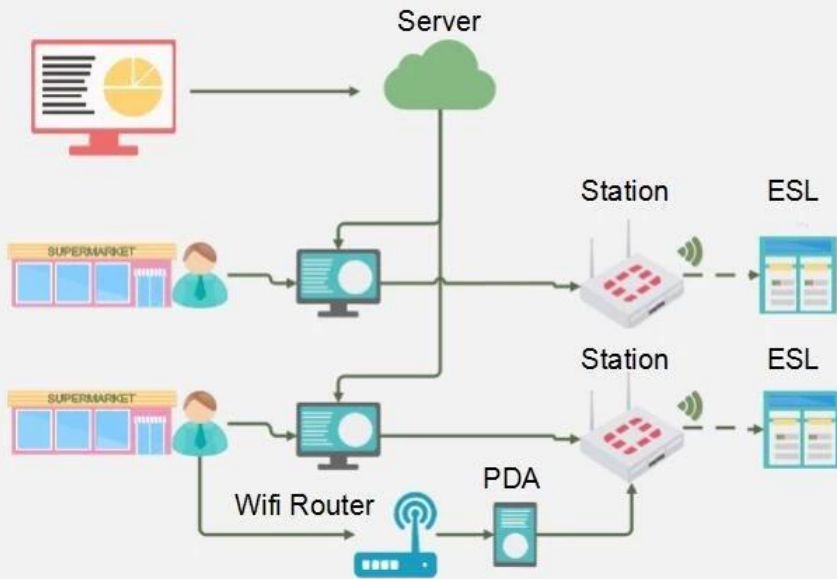

## 2.9 零售店ESL系统

# ESL Smart Working Principal

- 
**Easy to USE**  
 The software is designed to meet the needs of different users.
- 
**Station Coverage**  
 One station cover 3500pcs SKU, Area
 

- 
**Price Change**  
 Price change from Headquater, less Labor, less mistake.