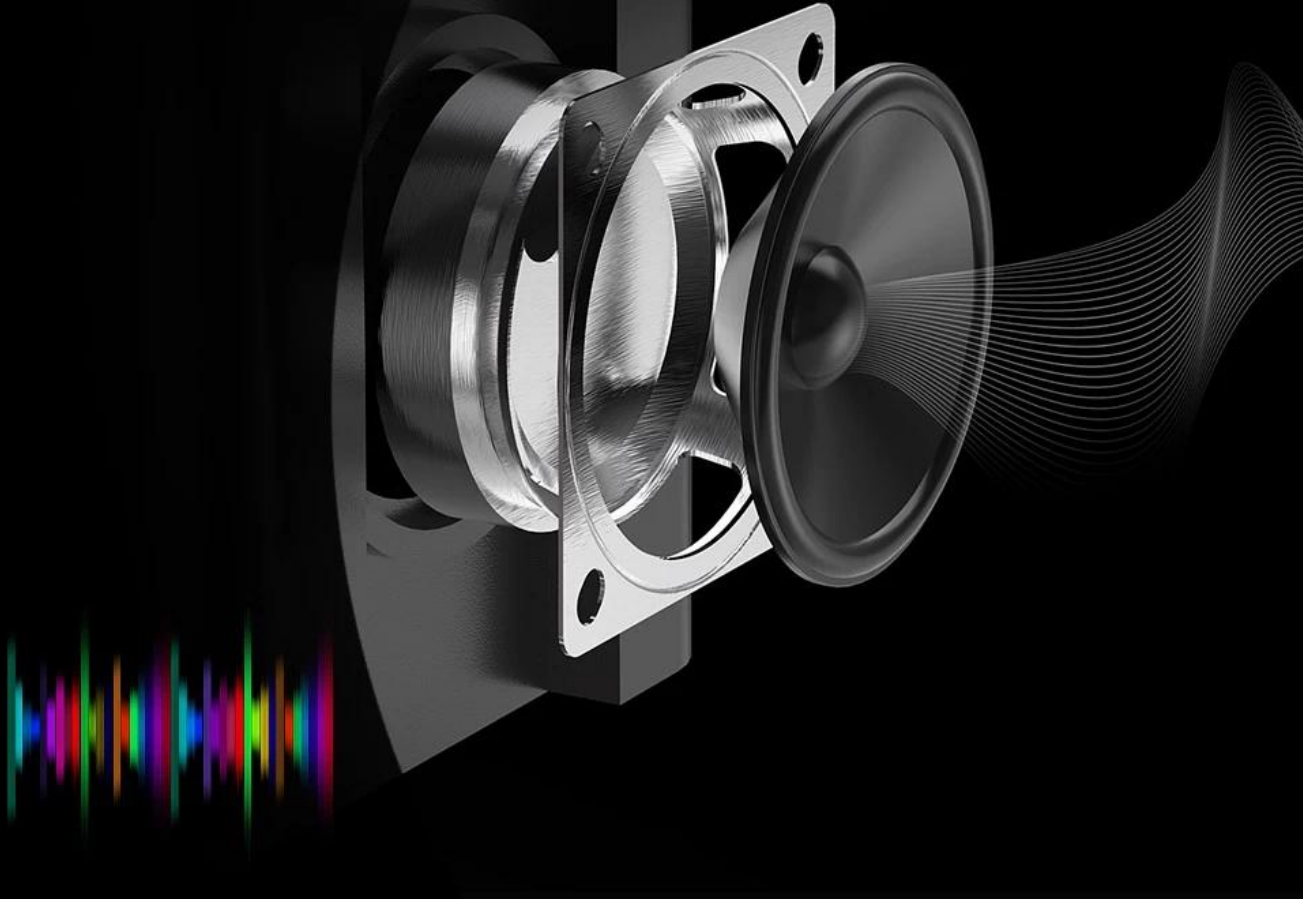

3.5mm 1080P

Fully enclosed optical machine

Longer life of LED light source, protection from dust and improved uniformity

Good heat dissipation

The composite heat dissipation design of the internal turbine of the optomechanical + the external axial flow is adopted.

Hear Every Whisper and Explosion

Diffuse reflection imaging, care for eye health

Reduce eye irritation, children
watching movies healthier.

Traditional LCD TV

T03 smart projector

T03 smart projector

Closed
optomechanical

Keystone

150

Full HD

1080P

≤ 35db

DSP sound

Convenient Screen Mirror

Connect your smart phone
or tablet by WiFi