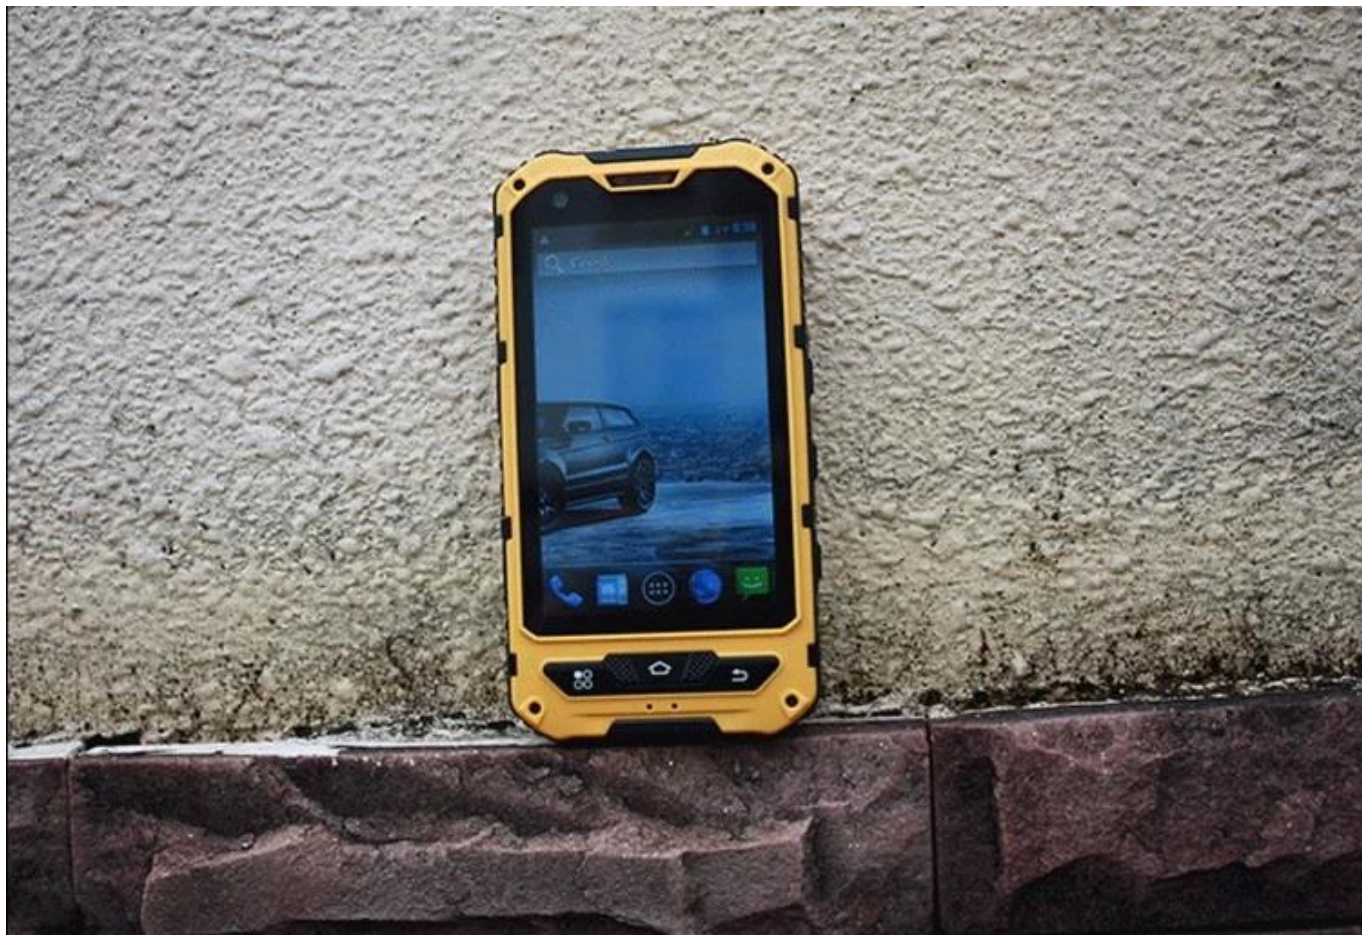

□□□□

超强待机

最长待机时间：理论待机时间
500hs (2G) / 250hs (2G)

Positive and negative

detail

Accessories

□□□□

PTT Quad core IP68 Military Standard S09 Rugged Smart Phone:
<http://www.bestsourcehk.net/products/PTT-Quad-core-IP68-Military-Standard-S09-Rugged-Smart-Phone.html>