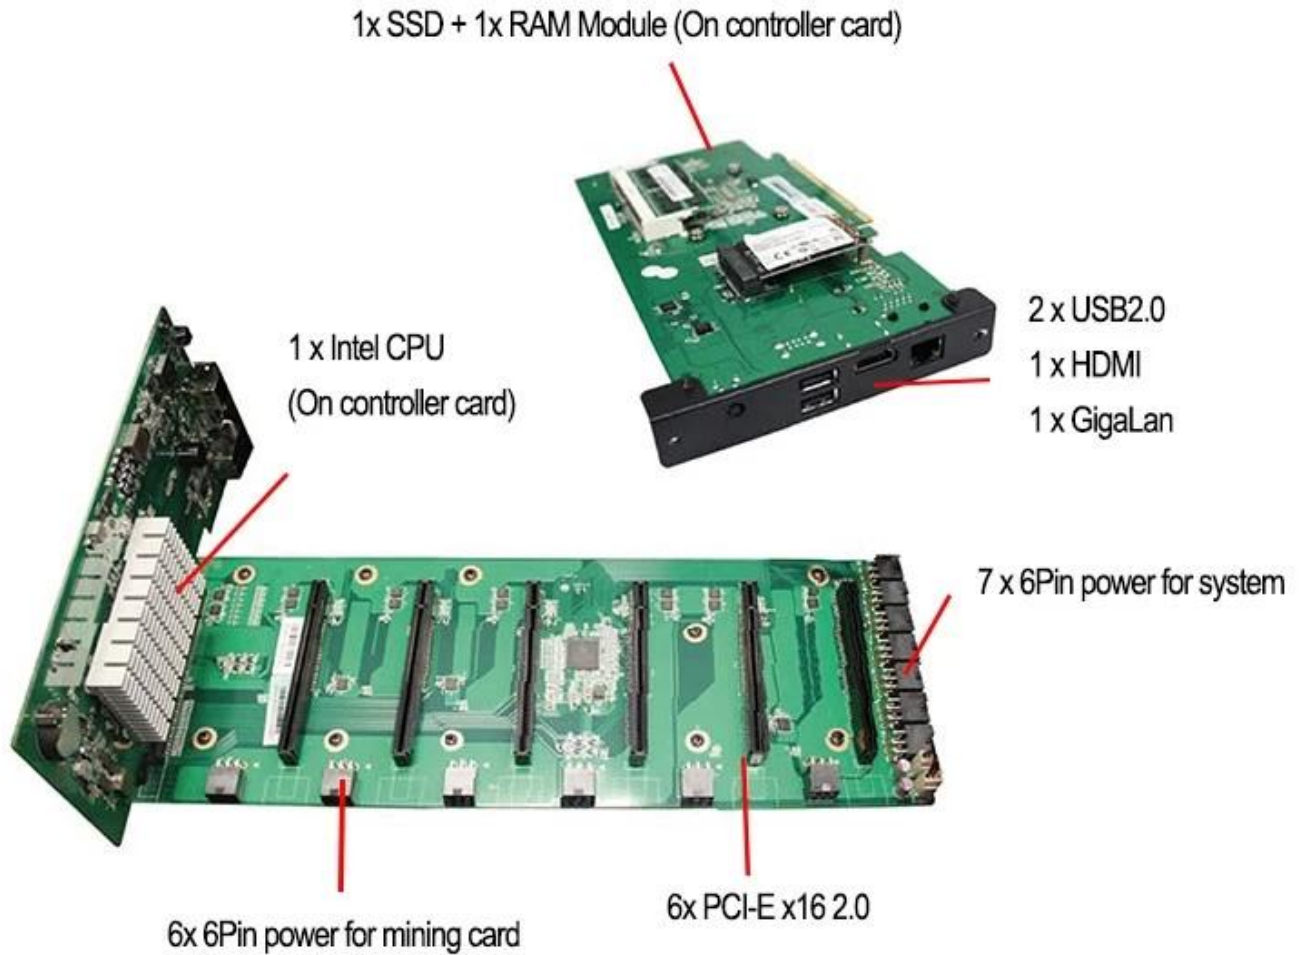

6□□□□NW-MP106-6

Motherboard Layout Illustration