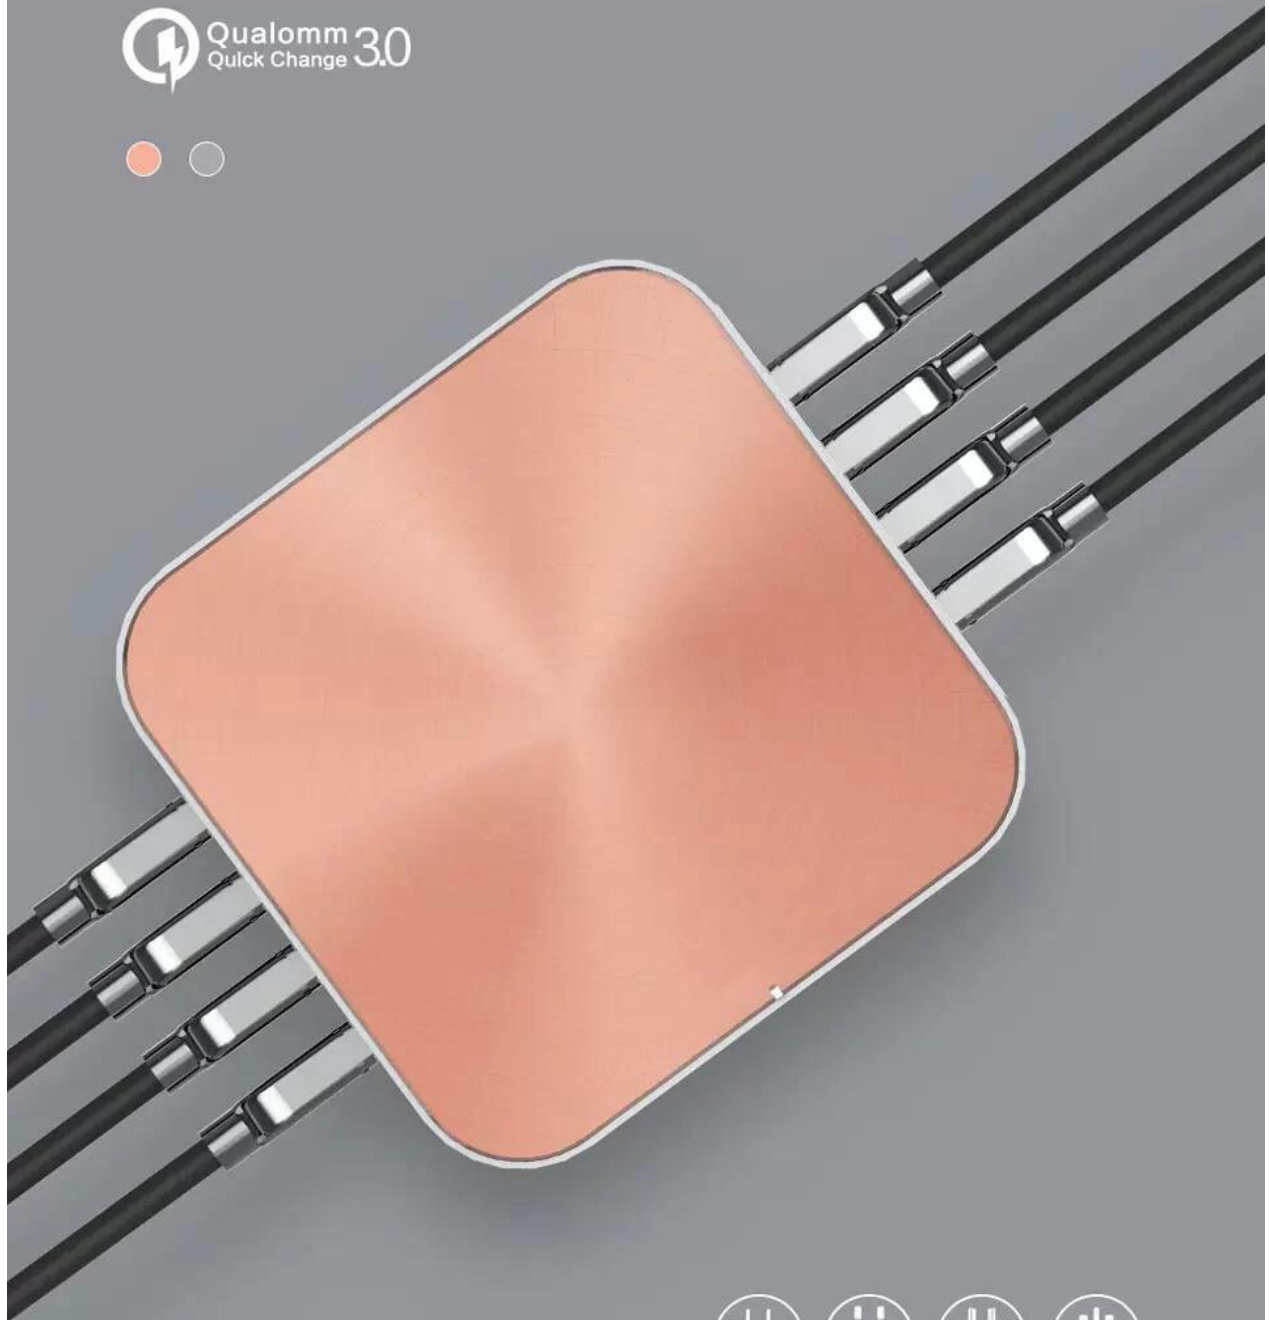

8 6 4 110-240V USB AC-1801

Multifunctional 8-PORT DESKTOP CHARGER

FOUR TYPES OF PLUG OPTIONS

TWO COLOR OPTIONAL

INTELLIGENT CHIP

SMART FLOW DIVISION
AUTO SWITCH

METAL SHELL WITH RIPPLE PATTERN

shiny with metallic lustre

FULLY COMPATIBLE WITH 8 OUTLETS

AUTO-ID IDENTIFICATION FOR EFFICIENT
CHARGING DIFFERENT DIGITAL PRODUCTS

DASH CHARGING AUTO IDENTIFICATION

100-240V ADEQUATE VOLTAGE CAPACITY

INPUT: 100-240V 50/60HZ 0.7A

QC3.0 OUTPUT: 3.6V-6V 3A/6V-9V 2A/9V-12V 1.5A

Flame retardant protection

CD LINES LUSTRE

LED LIGHT

ABS SHELL

CNC MATERIAL

Qualcomm 3.0
Quick Charge

LASER

A SMART LED LIGHT FOR REAL-TIME CHARGING PROGRESS