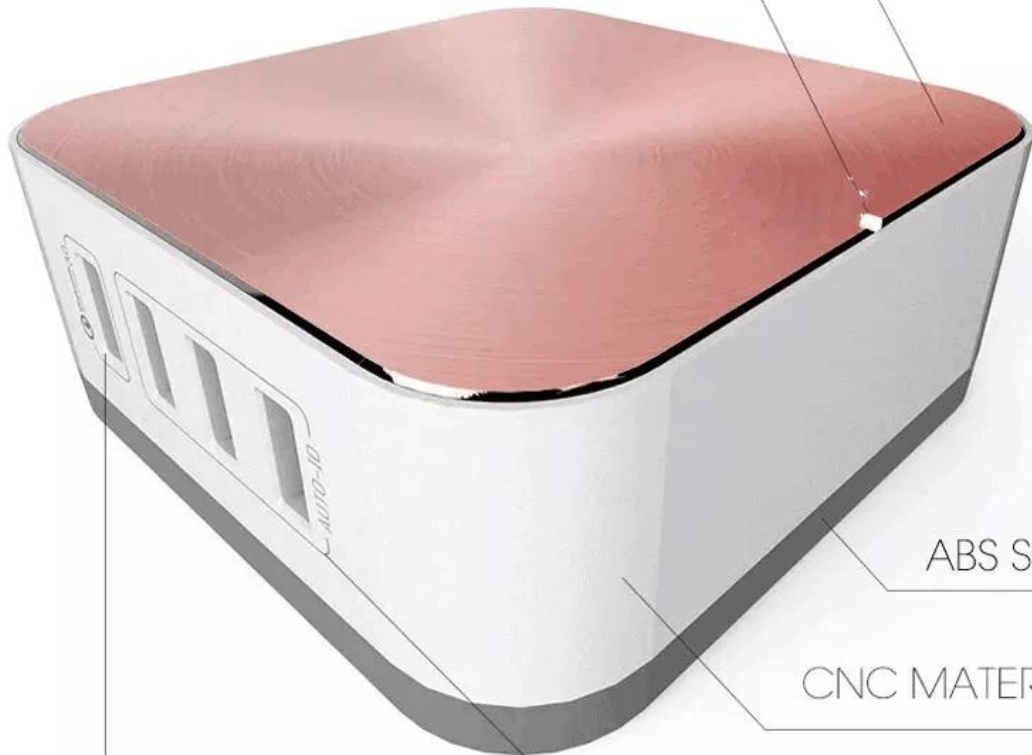

8 6 4 110-240V USB AC-1801

Multifunctional 8-PORT DESKTOP CHARGER

FOUR TYPES OF PLUG OPTIONS

TWO COLOR OPTIONAL

INTELLIGENT CHIP

SMART FLOW DIVISION
AUTO SWITCH

METAL SHELL WITH RIPPLE PATTERN

shiny with metallic lustre

Flame retardant protection

CD LINES LUSTRE

LED LIGHT

ABS SHELL

CNC MATERIAL

Qualcomm 3.0
Quick Charge

LASER

A SMART LED LIGHT FOR REAL-TIME CHARGING PROGRESS