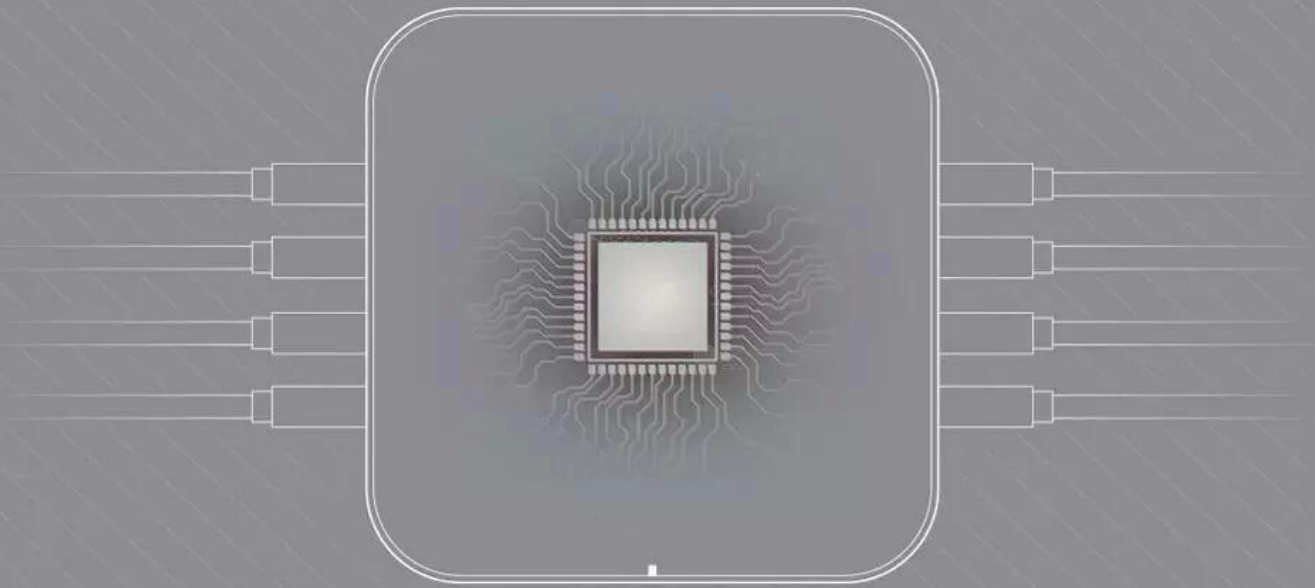

8 6 4 110-240V USB AC-1801

Multifunctional 8-PORT DESKTOP CHARGER

FOUR TYPES OF PLUG OPTIONS

TWO COLOR OPTIONAL

INTELLIGENT CHIP

SMART FLOW DIVISION
AUTO SWITCH

METAL SHELL WITH RIPPLE PATTERN

shiny with metallic lustre

FULLY COMPATIBLE WITH 8 OUTLETS

AUTO-ID IDENTIFICATION FOR EFFICIENT
CHARGING DIFFERENT DIGITAL PRODUCTS

DASH CHARGING AUTO IDENTIFICATION

100-240V ADEQUATE VOLTAGE CAPACITY

INPUT: 100-240V 50/60HZ 0.7A

QC3.0 OUTPUT: 3.6V-6V 3A/6V-9V 2A/9V-12V 1.5A

AUTO OUTPUT: 5v-10A

6 SAFETY PROTECTION

SPECIFIED POWER WIRE,
INTELLIGENT PROTECTION SYSTEM FOR SAFETY

Battery-free

Overheat prevention

Anti-surge protection

Overload protection

Over-current protection

Flame retardant protection

CD LINES LUSTRE

LED LIGHT

ABS SHELL

CNC MATERIAL

Qualcomm 3.0
Quick Charge

LASER

A SMART LED LIGHT FOR REAL-TIME CHARGING PROGRESS