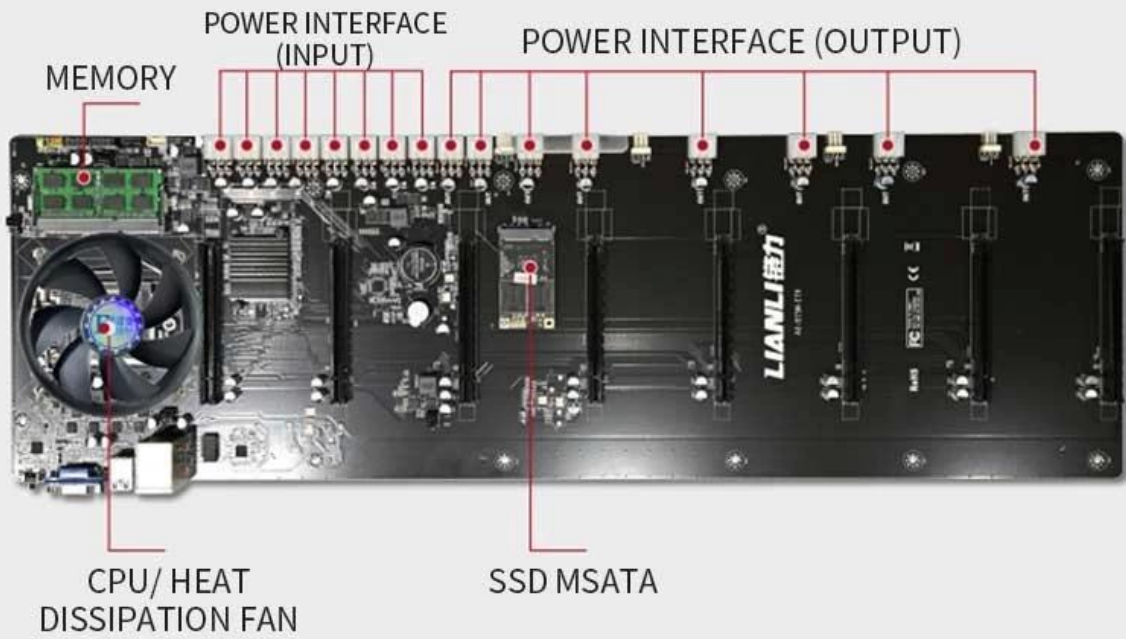

**857S Pro GPU 6.5CM
2000W/2500W/3300W**

HEAT DISSIPATION SYSTEM

01

- 8*4500RPM HEAT DISSIPATION FAN
- AIR VOLUME IS ENOUGH
- EXCELLENT STABILITY

02

- SPEED ADJUSTABLE (500-4500RPM)

03

- NEW MATERIAL
- THE SERVICE LIFE IS UP TO 11 YEARS
- WITH PWM SPEED REGULATION FUNCTION

- THE OLD MATERIAL
- LIFE SPAN IS ABOUT A YEAR
- UNREGULATED SPEED

PACKING LIST

SMALL SIZE/LIGHT WEIGHT SAVE 50% LOGISTICS COST