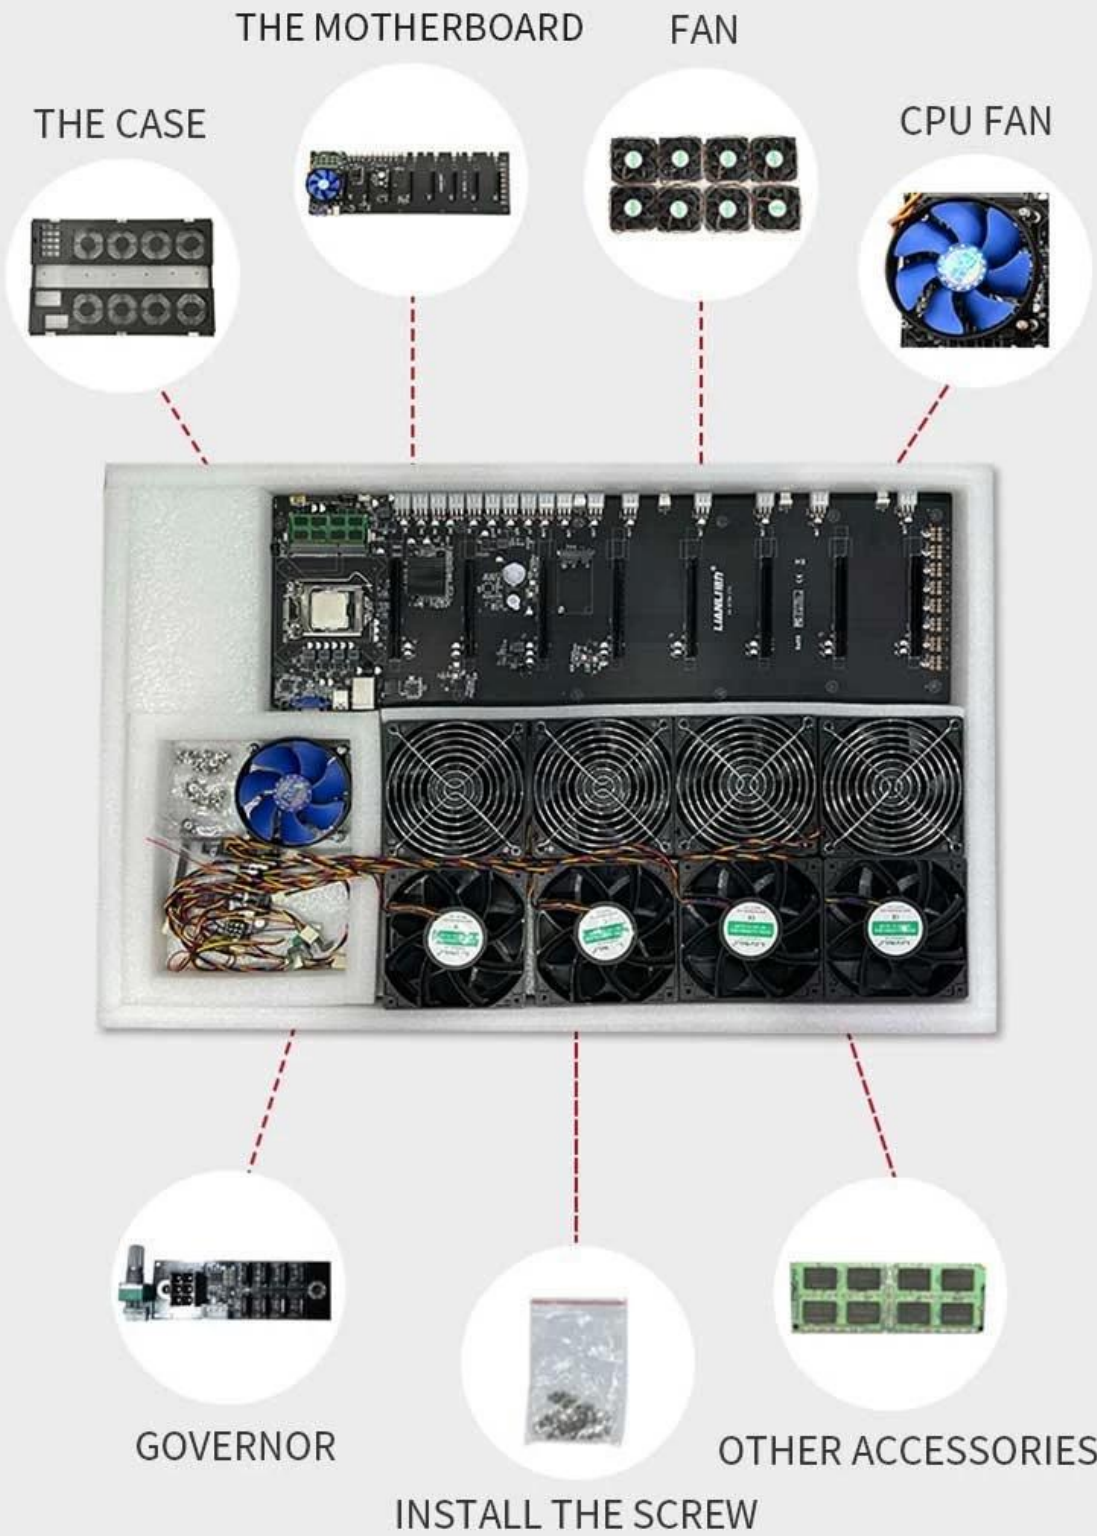

**857S Pro GPU 6.5CM
2000W/2500W/3300W**

HEAT DISSIPATION SYSTEM

01

- 8*4500RPM HEAT DISSIPATION FAN
- AIR VOLUME IS ENOUGH
- EXCELLENT STABILITY

02

- SPEED ADJUSTABLE (500-4500RPM)

03

- NEW MATERIAL
- THE SERVICE LIFE IS UP TO 11 YEARS
- WITH PWM SPEED REGULATION FUNCTION

- THE OLD MATERIAL
- LIFE SPAN IS ABOUT A YEAR
- UNREGULATED SPEED

PACKING LIST

SMALL SIZE/LIGHT WEIGHT SAVE 50% LOGISTICS COST