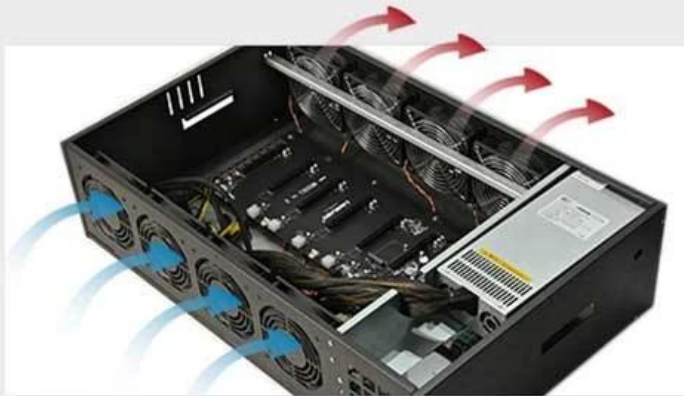

**857S Pro GPU 6.5CM
2000W/2500W/3300W**

HEAT DISSIPATION SYSTEM

01

- 8*4500RPM HEAT DISSIPATION FAN
- AIR VOLUME IS ENOUGH
- EXCELLENT STABILITY

02

- SPEED ADJUSTABLE (500-4500RPM)

03

- NEW MATERIAL
- THE SERVICE LIFE IS UP TO 11 YEARS
- WITH PWM SPEED REGULATION FUNCTION