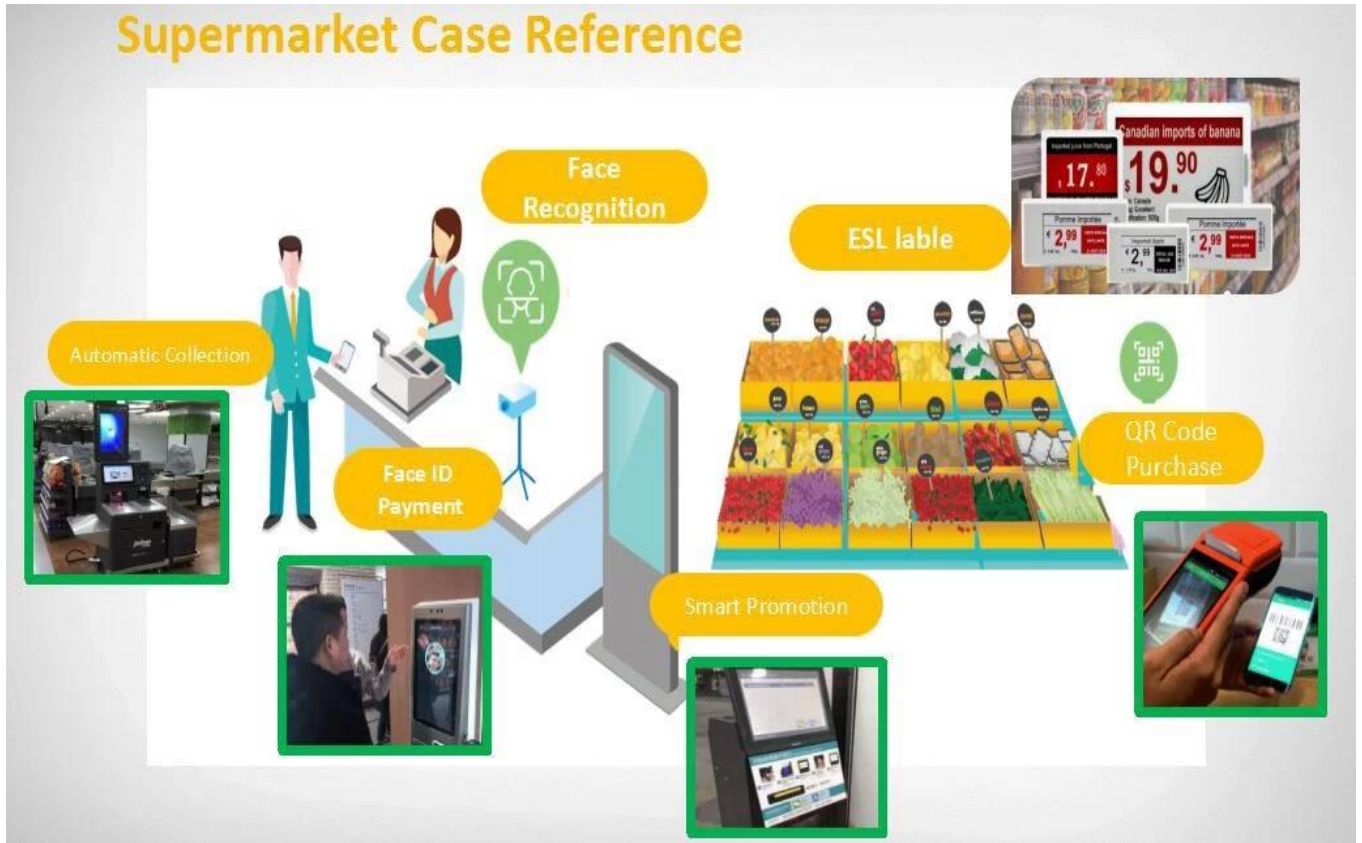

2.1 / 2.9 / 4.2 system ESL

What is Electronic Shelf Label

Electronic shelf label (ESL) is an electronic display device that can replace traditional paper price tags on shelves. Each ESL is connected to the mall computer database through the network, and the products information such as the latest price is displayed through the screen of the ESL.

First LCD Label
The first ESL appeared in Europe

LCD Label was used by METRO

The second largest retailer in the world

ESL Widely Use

ESL are available in more than 50 countries over the world. More than 24,000 supermarkets. Like Carrefour, Walmart, etc

ESL Fast Growing

Total shipments amount will be up to 100 million in 2018. Market scale will be around 14 Billion USD

2018

2011

1995

1980-1993

Larger size 7.5&12.2inch ESL

Supermarket Solution