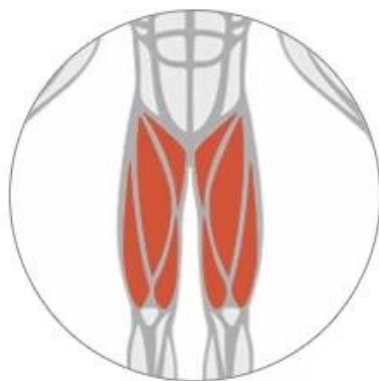

Leg muscles

15-45sx2-3times