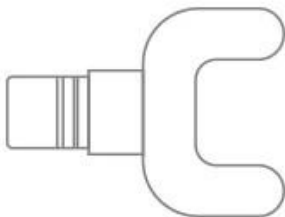

U-shaped head

Suitable for massaging the neck, spine and Achilles tendon