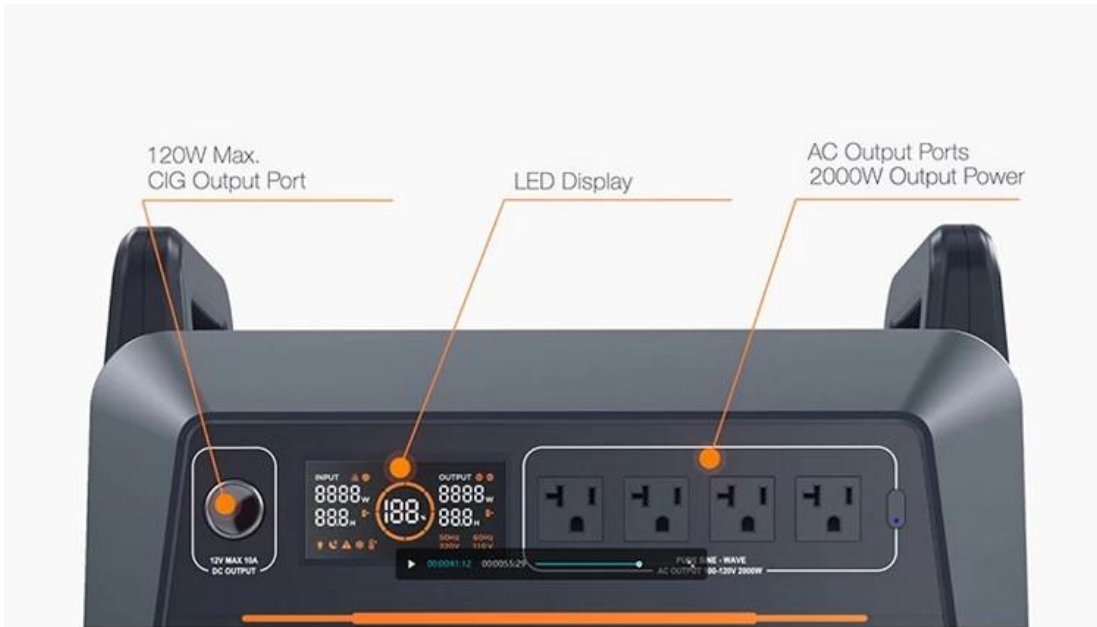

2000W AC DC USB

Power **2000W**
output

Core LiFePo4 battery

WITHIN 2 HOURS

A portable power station is shown from a three-quarter view. A blue laser beam is projected from the front panel. To the right of the device are two orange icons: a clock face and a circular progress indicator showing 100%.