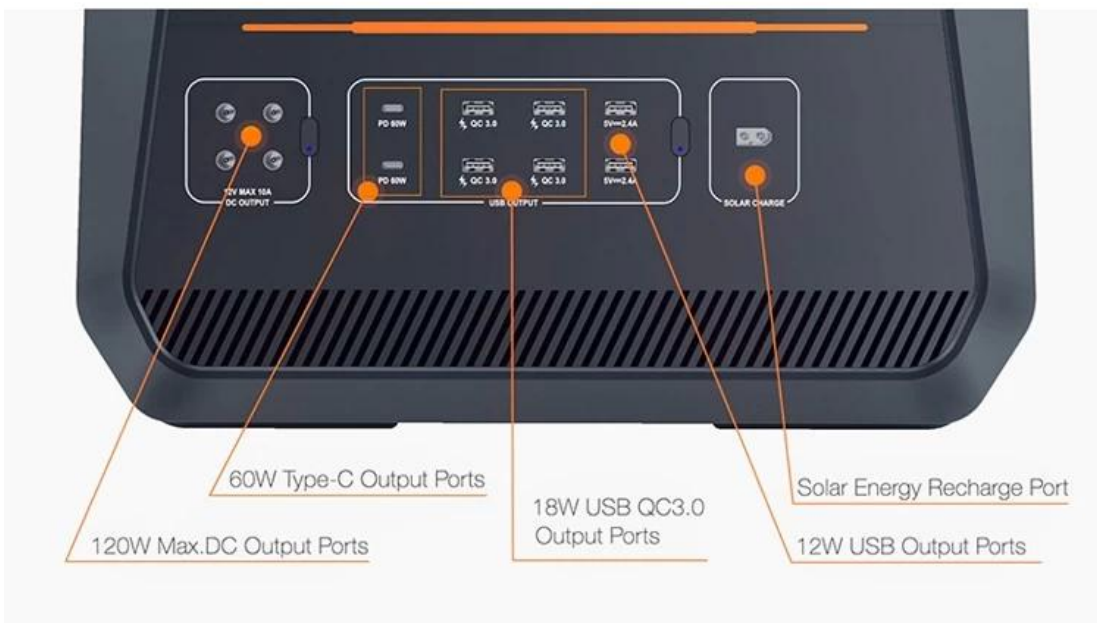

2000W AC DC USB

Power **2000W**
output

Core LiFePo4 battery

WITHIN 2 HOURS

A portable power station is shown from a three-quarter view. A blue laser beam is projected from the front panel. To the right of the device are two orange icons: a clock face and a circular progress indicator showing 100%.