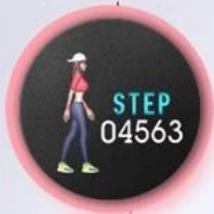

Sport Mode

A good slimming helper

Simultaneous recording of multiple sports data, making the sports more quantitative.

STEP
4563