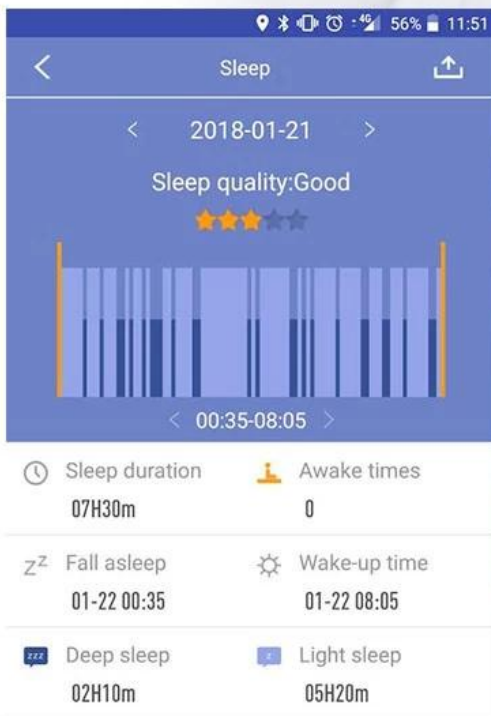

# Blood Pressure Monitor

It can continuously collect and accumulate the data of blood pressure on long-term wearing, and provide valuable reference to judge the physical condition.

COLOR UI  
SMART BRACELET

Steps

Distance

Calories burned

STEPS  
06789

The bracelet is consonance with you

## Light & luxuriousness as you, no feel of wearing

The strap is made of light, skin-friendly, soft TPE rubber; the weight is only 22.8g, the light design make you no feel of wearing; the fitness data can continuously be recorded.

COLOR UI SMART BRACELET