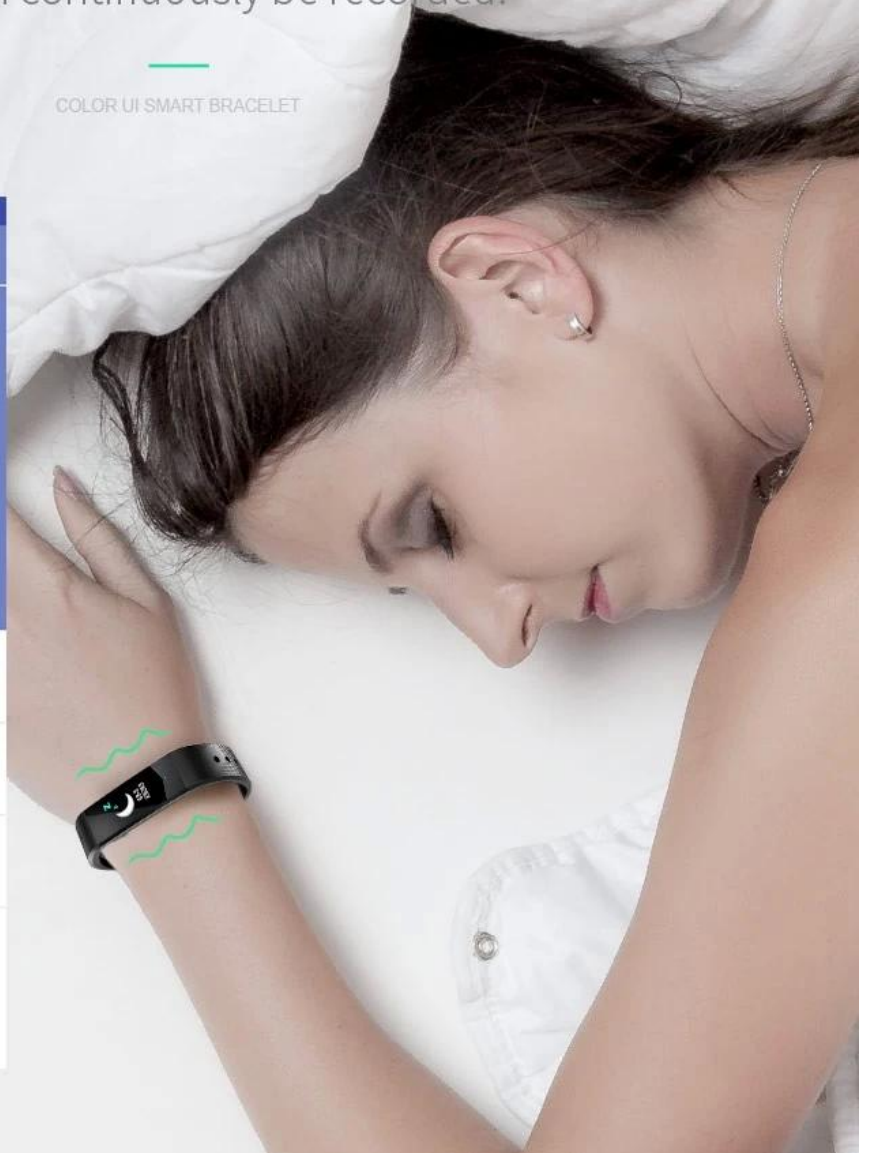

# Blood Pressure Monitor

It can continuously collect and accumulate the data of blood pressure on long-term wearing, and provide valuable reference to judge the physical condition.

COLOR UI  
SMART BRACELET

Steps

Distance

Calories burned

STEPS  
06789

The bracelet is consonance with you

## Light & luxuriousness as you, no feel of wearing

The strap is made of light, skin-friendly, soft TPE rubber; the weight is only 22.8g, the light design make you no feel of wearing; the fitness data can continuously be recorded.

COLOR UI SMART BRACELET