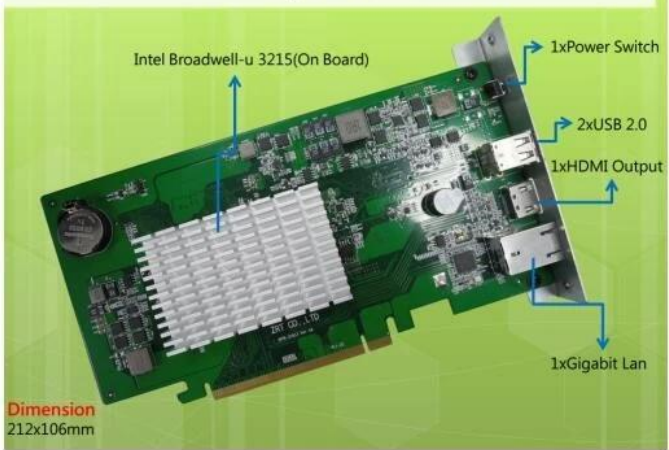

CPU	1150
Graphic Card Optional	RX570 /RX580 /RX460/RX470/1060 /1070 3G/4G/6G/8G
Motherther	H81BTC Suport 16PCS Graphic Card
HDD	SSD 120GB
Memory	DDR4 8GB
Keyboard	Connect
Power Supply	1600W
Miner Machine	Including 8PCS 6GB VGA Card
Display	17.5inch -19inch
Other	Optional DIY Function

Product Roadmap

M/B Front

Graphic Card

Graphic Card

Cooling

Stocked RX460 /RX570 4G 8G ,Support Booking
RX570 /RX580 4GB,Manli 1070 8GB ,Delivery 3-12
Weeks

M/B Front

M/B Back