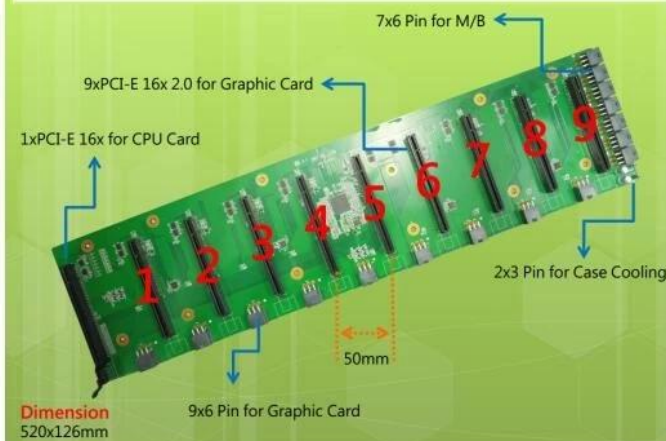

CPU	1150
Graphic Card Optional	RX570 /RX580 /RX460/RX470/1060 /1070 3G/4G/6G/8G
Motherther	H81BTC Suport 16PCS Graphic Card
HDD	SSD 120GB
Memory	DDR4 8GB
Keyboard	Connect
Power Supply	1600W
Miner Machine	Including 8PCS 6GB VGA Card
Display	17.5inch -19inch
Other	Optional DIY Function

Product Roadmap

M/B Front

Graphic Card

Graphic Card

Cooling

Stocked RX460 /RX570 4G 8G ,Support Booking
RX570 /RX580 4GB,Manli 1070 8GB ,Delivery 3-12
Weeks

M/B Front

M/B Back

Power

Optional 1800W