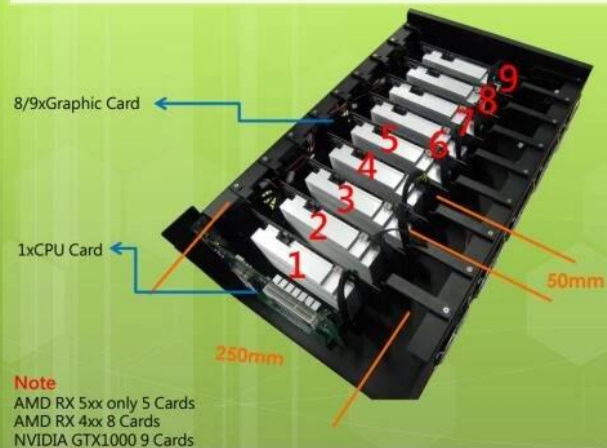

CPU	1150
Graphic Card Optional	RX570 /RX580 /RX460/RX470/1060 /1070 3G/4G/6G/8G
Motherther	H81BTC Suport 16PCS Graphic Card
HDD	SSD 120GB
Memory	DDR4 8GB
Keyboard	Connect
Power Supply	1600W
Miner Machine	Including 8PCS 6GB VGA Card
Display	17.5inch -19inch
Other	Optional DIY Function

Product Roadmap

M/B Front

Graphic Card

Graphic Card

Cooling

Stocked RX460 /RX570 4G 8G ,Support Booking
RX570 /RX580 4GB,Manli 1070 8GB ,Delivery 3-12
Weeks

M/B Front

M/B Back

Power

Optional 1800W