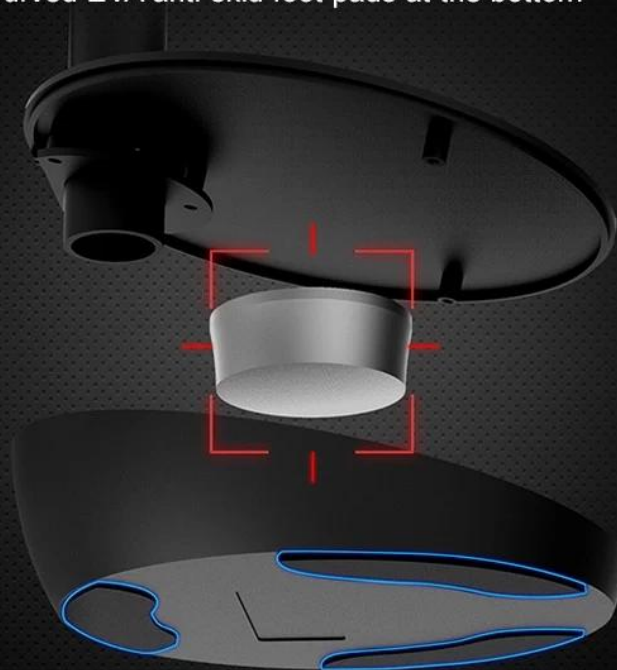

□□□□□□ **USB** □□□□

Two-color optional

black

white

Increased anti-skid design

- More stable body
- Stable placement
- More securely
- Base built-in metal weights
- Curved EVA anti-skid foot pads at the bottom

Multi-angle adjustment

Adjust the height of the stand up and down and the front and rear position of the microphone according to your needs,
Comfortable karaoke mode

Dual-capacity microphone core design