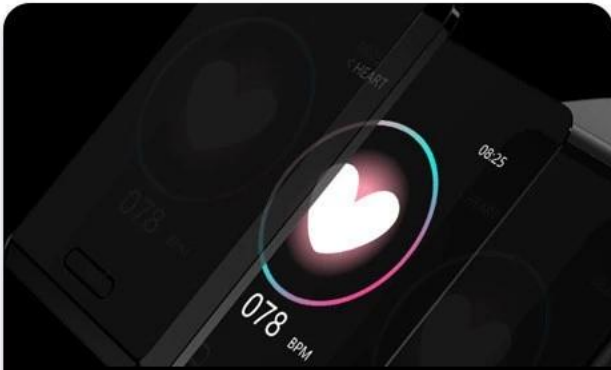

W37 □□□□□□□□□□

S P O R T S M A R T

SPORT W37

Colorful HD Sports Watch

HD dynamic colorful

Multiple sports mode

24h Heart rate monitor

Sleep monitoring

Products Features

COLORFUL HD SPORTS WATCH

Colorful sreen

Powerful CPU

Multiple sports mode

Precise heart rate

IP67 waterproof

Magnetic charging