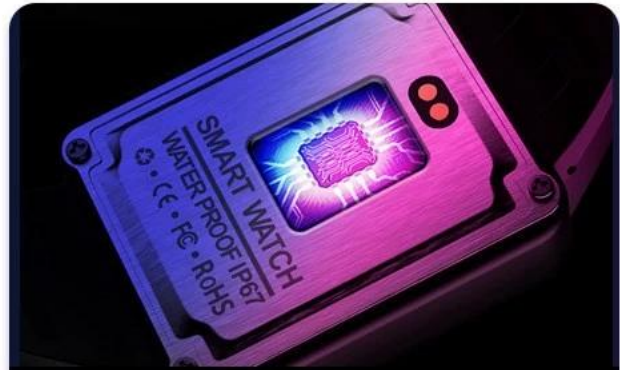

W37 □□□□□□□□□□

S P O R T S M A R T

SPORT W37

Colorful HD Sports Watch

HD dynamic colorful

Multiple sports mode

24h Heart rate monitor

Sleep monitoring

Products Features

COLORFUL HD SPORTS WATCH

Colorful sreen

Powerful CPU

Multiple sports mode

Precise heart rate

IP67 waterproof

Magnetic charging