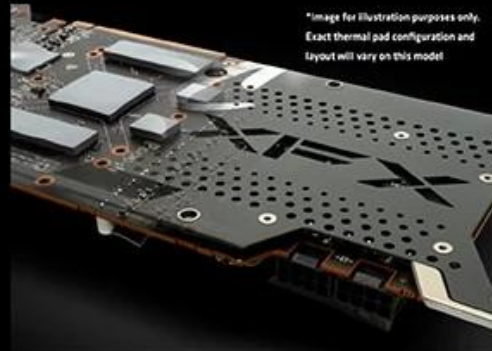

## AIRFLOW AND AESTHETICS

Finding the balance between a good looking card and maximizing it's performance is an art. Where we could improve airflow, we did it, we opened it up while keeping the design clean and cool.

## XFX GHOST THERMAL AND COOLING TECHNOLOGIES

XFX's all new Ghost Thermal design cools your GPU better than ever before. Our new design features a straight through airflow venting to significantly improves cooling and compliments open design of the Ghost Thermal floating shroud design. Our new 13 blade fans increase total air flow and provides long lasting quieter operation.

## MAXIMIZED THERMAL PADDING

XFX maximizing the cooling effectiveness of our cards by increasing the number of thermal padding throughout the card. This includes thermal pads on VRM's, Memory, and GPU on both sides of the PCB. Ensuring stable high quality performance.