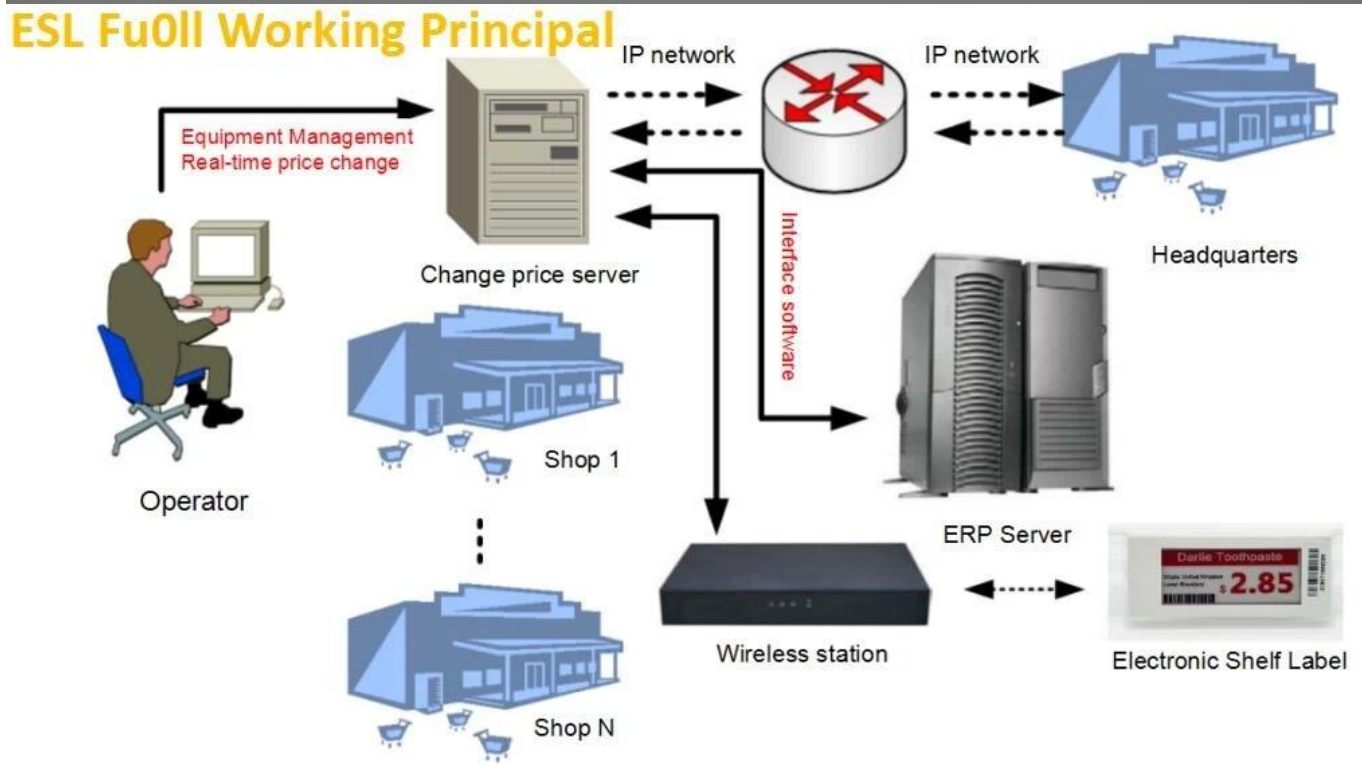

2,9 Zoll Supermarkt neue Einzelhandel ESL Lösung e-ink

ESL Smart Working Principal

- 
Easy to USE
 The software is designed to meet the needs of different users.
- 
Station Coverage
 One station cover 3500pcs SKU, Area

- 
Price Change
 Price change from Headquater, less Labor, less mistake.

Small Store Case Reference

ONE STAFF, ONE STORE

Supermarket Case Reference

4.2"

2.9"

2.2"

2.9" tag Size Comparison