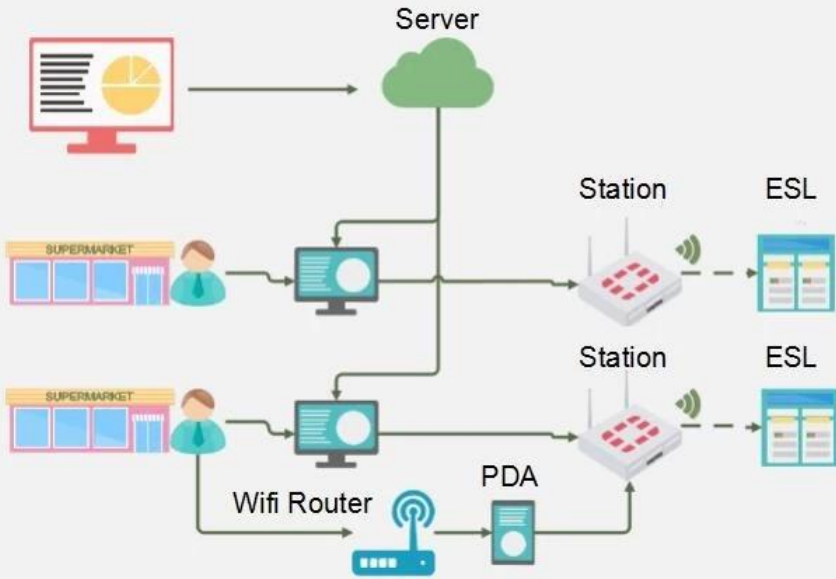

2,9 Zoll Supermarkt neue Einzelhandel ESL Lösung e-ink

ESL Smart Working Principal

- 
Easy to USE
 The software is designed to meet the needs of different users.
- 
Station Coverage
 One station cover 3500pcs SKU, Area