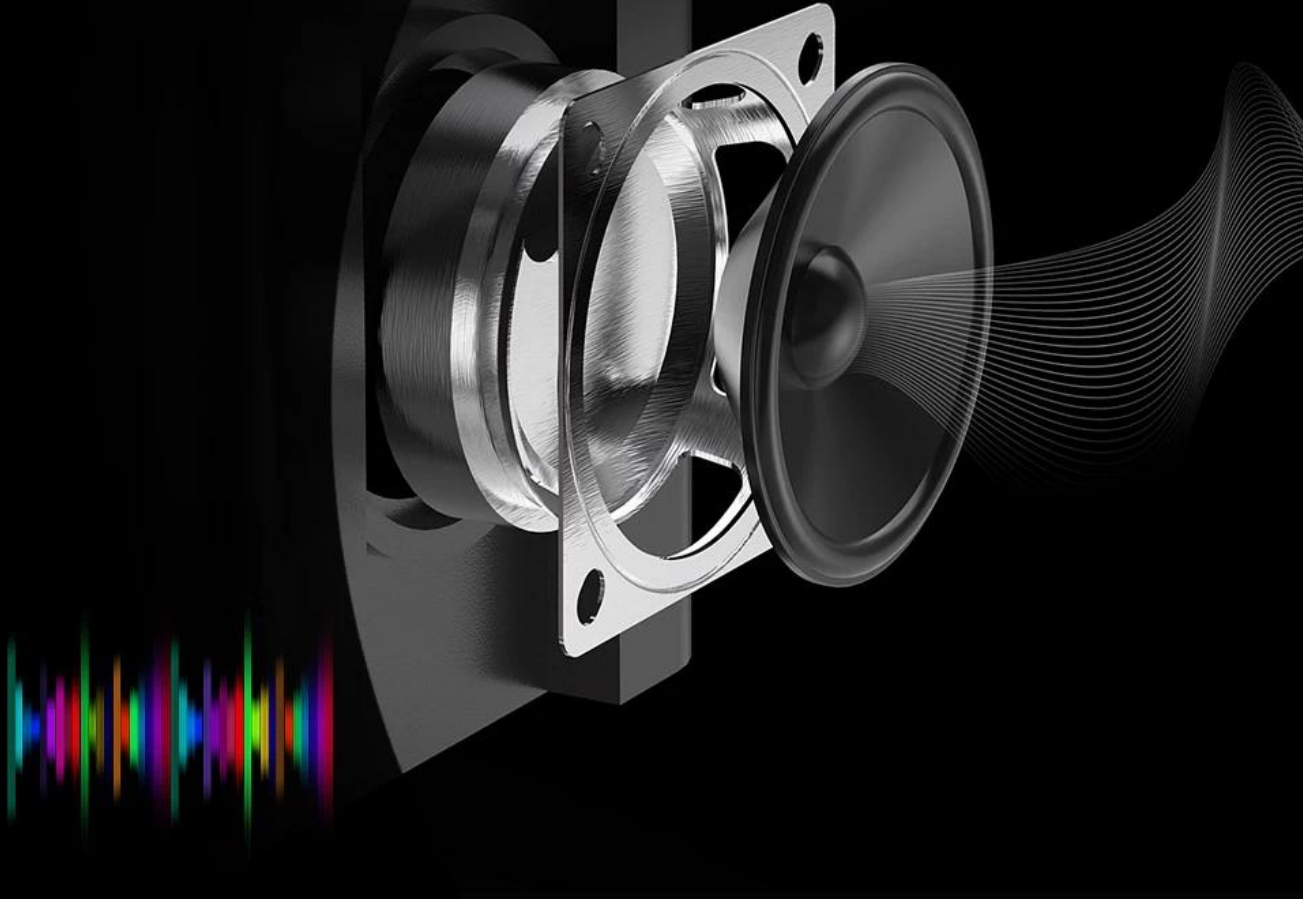

3,5 Zoll LCD TFT Anzeige Tragbar Beamer 1080P

Fully enclosed optical machine

Longer life of LED light source, protection from dust and improved uniformity

Good heat dissipation

The composite heat dissipation design of the internal turbine of the optomechanical + the external axial flow is adopted.

Hear Every Whisper and Explosion

Diffuse reflection imaging, care for eye health

Reduce eye irritation, children
watching movies healthier.

Traditional LCD TV

T03 smart projector

T03 smart projector

Closed
optomechanical

Keystone

150

Full HD

1080P

≤ 35db

DSP sound

Convenient Screen Mirror

Connect your smart phone
or tablet by WiFi