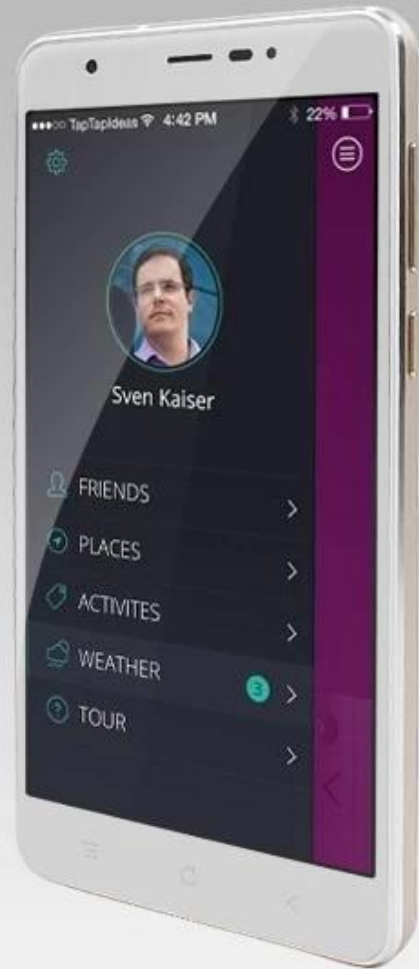

**OEM/ODM Smartphone 5,5" MTK6737T Quad
Core Chip 1080*1920 Full HD Bildschirm 3G
32G mit Fingerabdruckfunktion Android 6.1
4G LTE Smartphone ME559**

ME559⁺

4G^{LTE}

5.5" Smart Phone

13.0MP 5.5" FHD 3GB+32GB Touch ID

The advertisement features a white smartphone shown from both front and back perspectives. The front view displays a screen with a floral image and three capacitive touch buttons at the bottom. The back view shows a camera lens, a flash, and a circular fingerprint sensor. The background is a light, textured grey. The text is presented in a clean, sans-serif font, with the model name 'ME559+' in a larger, bold font at the top left. The specifications are listed in a row below the phone, each accompanied by a small icon: a camera for '13.0MP', a screen for '5.5" FHD', a memory chip for '3GB+32GB', and a fingerprint for 'Touch ID'.

Chipset & Memory

RAM:3GB
ROM:32GB

MTK6737T
Quad Core

5.5inch 1280*1920 FHD Touch Screen

Camera :F5.0MP / R13.0MP

Intelligent OIS technology
Builds it Perfect

LTE 4G: FDD:1/3/7/8/20 (B1:2100, B3:1800, B7:2600,B20:800MHz B8:900Mhz)
WCDMA: 900/2100MHz
GSM: 850/900/1800/1900MHz
GPS Navigation, Bluetooth 4.0,

WIFI

360° Touch Type Fingerprint Recognition

Battery: 3000mAh

Product Details

Unsere anderen 4G LTE-Smartphones:
[Android 6.0-Smartphone](#), [Senden Sie ein 4G-Volte-Smartphone](#), [Quad-Core-4G-LTE-Smartphone](#)