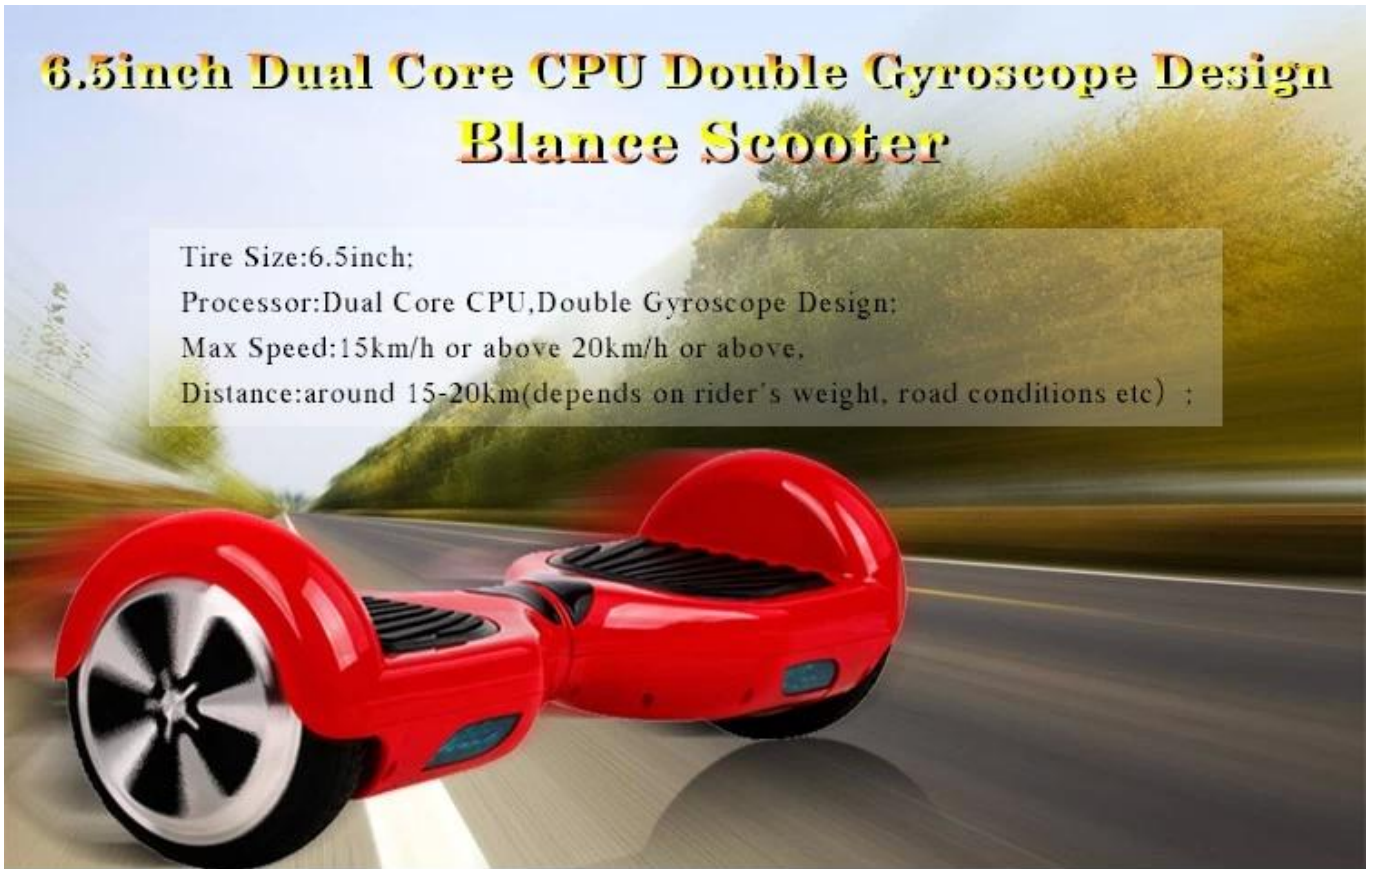

6.5inch Dual Core CPU Doppel Gyroscope Neuer Entwurfs Gleichgewicht Scooter

6.5inch Dual Core CPU Double Gyroscope Design Blance Scooter

Tire Size:6.5inch;

Processor: Dual Core CPU, Double Gyroscope Design;

Max Speed: 15km/h or above 20km/h or above,

Distance: around 15-20km (depends on rider's weight, road conditions etc) ;

Dual Core CPU, Double Gyroscope Design

36V*4.4AH (158WH) Lithium battery

Max Speed:15km/h or above 20km/h or above,
Distance:around 15-20km(depends on rider's weight, road conditions etc) ;
- 10°C-40°C (recommended at 10°C-30°C)