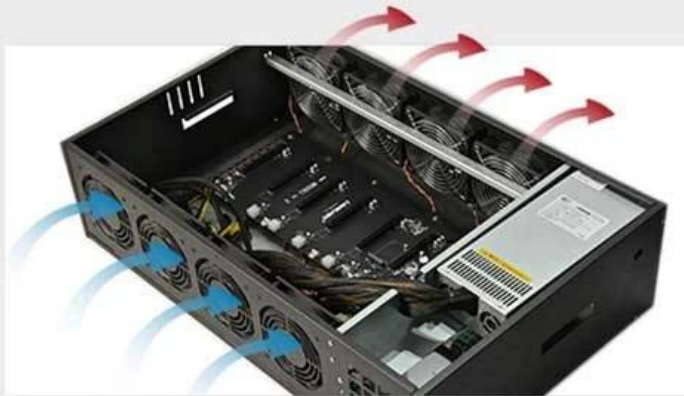

**857S Pro faltbares GPU-Mining-Rig, 6,5 cm
Kartenabstand, Netzteil, 2000 W/2500
W/3300 W, Grafikkarten-Mining-Box**

HEAT DISSIPATION SYSTEM

01

- 8*4500RPM HEAT DISSIPATION FAN
- AIR VOLUME IS ENOUGH
- EXCELLENT STABILITY

02

- SPEED ADJUSTABLE (500-4500RPM)

03

DOUBLE BALL BEARING FAN

- NEW MATERIAL
- THE SERVICE LIFE IS UP TO 11 YEARS
- WITH PWM SPEED REGULATION FUNCTION

OIL-BEARING FAN

- THE OLD MATERIAL
- LIFE SPAN IS ABOUT A YEAR
- UNREGULATED SPEED