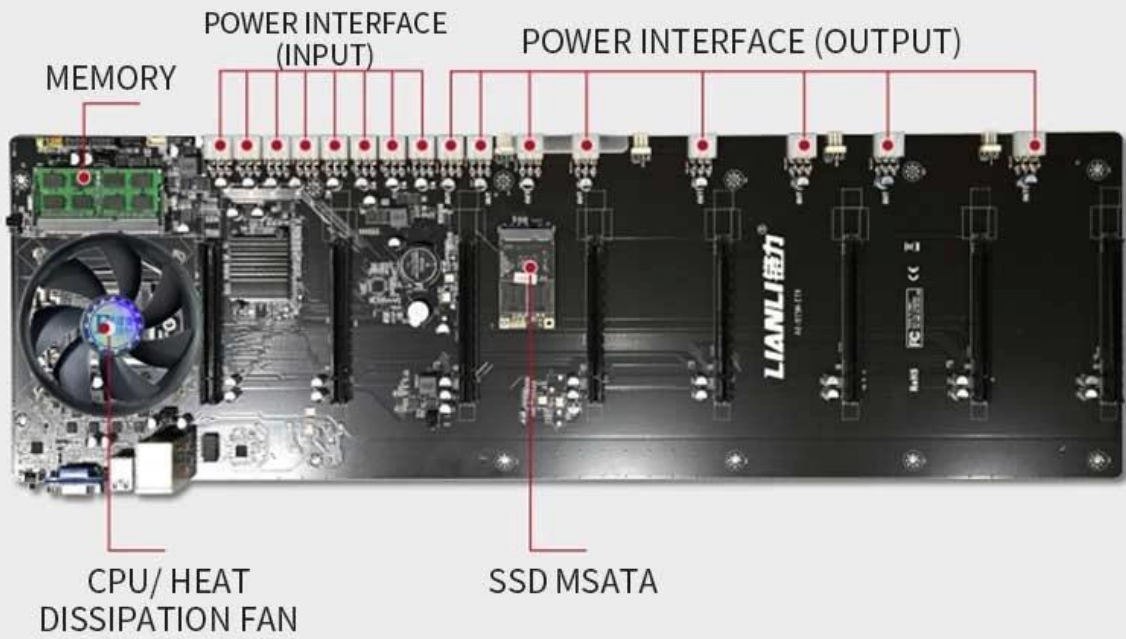

**857S Pro faltbares GPU-Mining-Rig, 6,5 cm
Kartenabstand, Netzteil, 2000 W/2500
W/3300 W, Grafikkarten-Mining-Box**

HEAT DISSIPATION SYSTEM

01

- 8*4500RPM HEAT DISSIPATION FAN
- AIR VOLUME IS ENOUGH
- EXCELLENT STABILITY

02

- SPEED ADJUSTABLE (500-4500RPM)

03

DOUBLE BALL BEARING FAN

- NEW MATERIAL
- THE SERVICE LIFE IS UP TO 11 YEARS
- WITH PWM SPEED REGULATION FUNCTION

OIL-BEARING FAN

- THE OLD MATERIAL
- LIFE SPAN IS ABOUT A YEAR
- UNREGULATED SPEED