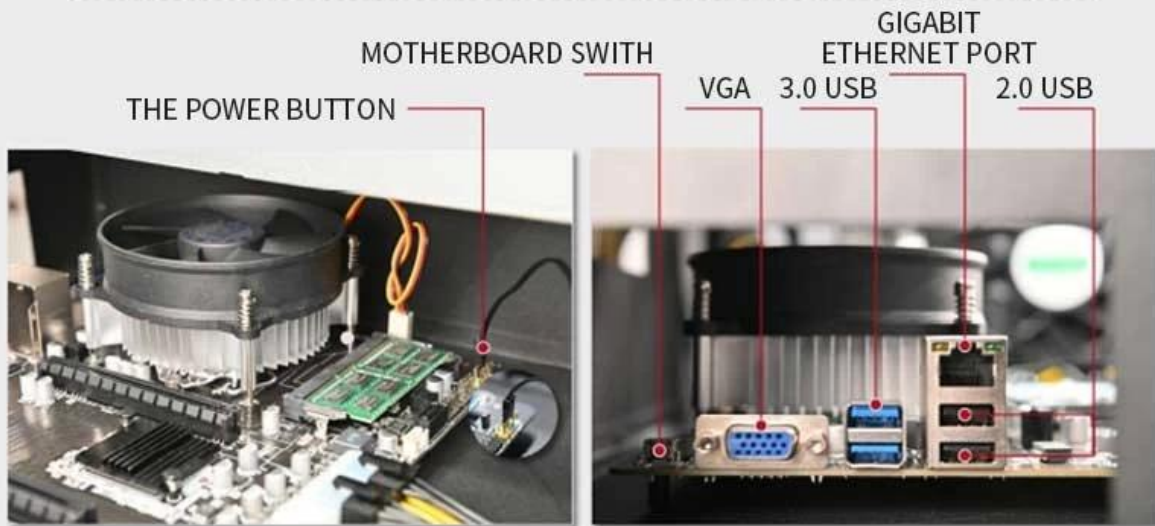

**857S Pro faltbares GPU-Mining-Rig, 6,5 cm
Kartenabstand, Netzteil, 2000 W/2500
W/3300 W, Grafikkarten-Mining-Box**

HEAT DISSIPATION SYSTEM

01

- 8*4500RPM HEAT DISSIPATION FAN
- AIR VOLUME IS ENOUGH
- EXCELLENT STABILITY

02

- SPEED ADJUSTABLE (500-4500RPM)

03

DOUBLE BALL BEARING FAN

- NEW MATERIAL
- THE SERVICE LIFE IS UP TO 11 YEARS
- WITH PWM SPEED REGULATION FUNCTION

OIL-BEARING FAN

- THE OLD MATERIAL
- LIFE SPAN IS ABOUT A YEAR
- UNREGULATED SPEED