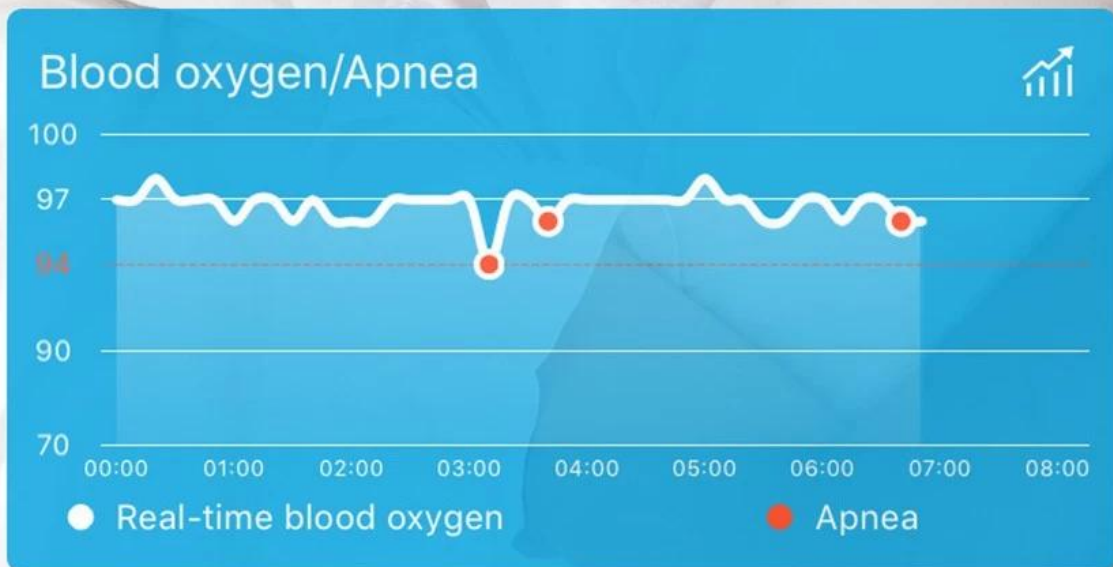

B31 Schlafmonitor Smart Wear

Parameters

Provide accurate data

| | |
|---------------|---|
| Screen type | TFT IPS HD Colorful sreen |
| Length | 230mm |
| Material | Main body: PC metal wire drawing strap: TPE |
| Battery | 140mAh Polymer lithium battery |
| Sensor | OSRAM SFH7060 Green & RED light |
| Touch type | One point capacitance |
| | |
| Charging type | Plug-in USB |
| UI language | Chinese/English |
| APP functions | Blood Oxygen/SpO2; HRV(Heart Rate Variability); Lorentz Scatter Diagram; Steps; Heart rate monitor; Sports mode; Alarm; Health reminder; Sleep monitor. |

Situation show

...

What you see is what you get

Serious about profession

Data of Heart rate and blood Oxygen accurate to medical level
OSRAM Green+red light/ Professional sensor

Red light for blood oxygen

Green light for heart rate

Sleep Apnea Syndrome

Vibrate to remind you
Monitor your health on time

Special Functions

Every Function shows sincere heart

Special Functions

Quasi-Medical Blood
Oxygen/SpO2

24h HR
monitor

HRV Lorentz
Scatter Diagram

sleep

Basic Functions

WeChat Sport

Gender
switch

Call reminder

Message Push

Gender
switch

Steps