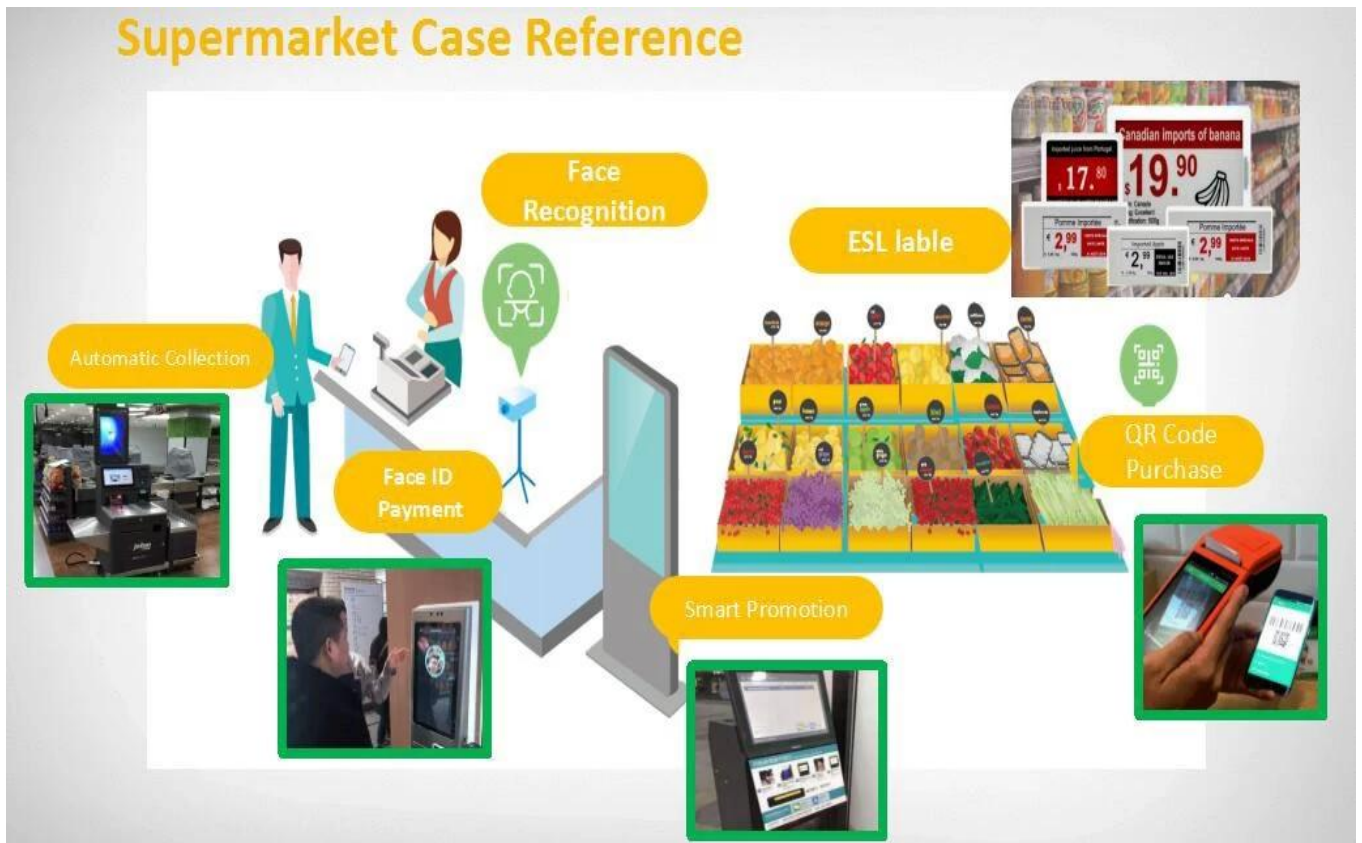

ESL Demo Kit mit 2.1 / 2.9 / 4.2 Zoll Regaletiketten-Beispielsoftware system

What is Electronic Shelf Label

Electronic shelf label (ESL) is an electronic display device that can replace traditional paper price tags on shelves. Each ESL is connected to the mall computer database through the network, and the products information such as the latest price is displayed through the screen of the ESL.

First LCD Label
The first ESL appeared in Europe

LCD Label was used by METRO
The second largest retailer in the world

ESL Widely Use
ESL are available in more than 50 countries over the world. More than 24,000 supermarkets. Like Carrefour, Walmart, etc

ESL Fast Growing

Total shipments amount will be up to 100 million in 2018. Market scale will be around 14 Billion USD

2018

2011

1995

1980-1993

Larger size 7.5&12.2inch ESL

Supermarket Solution