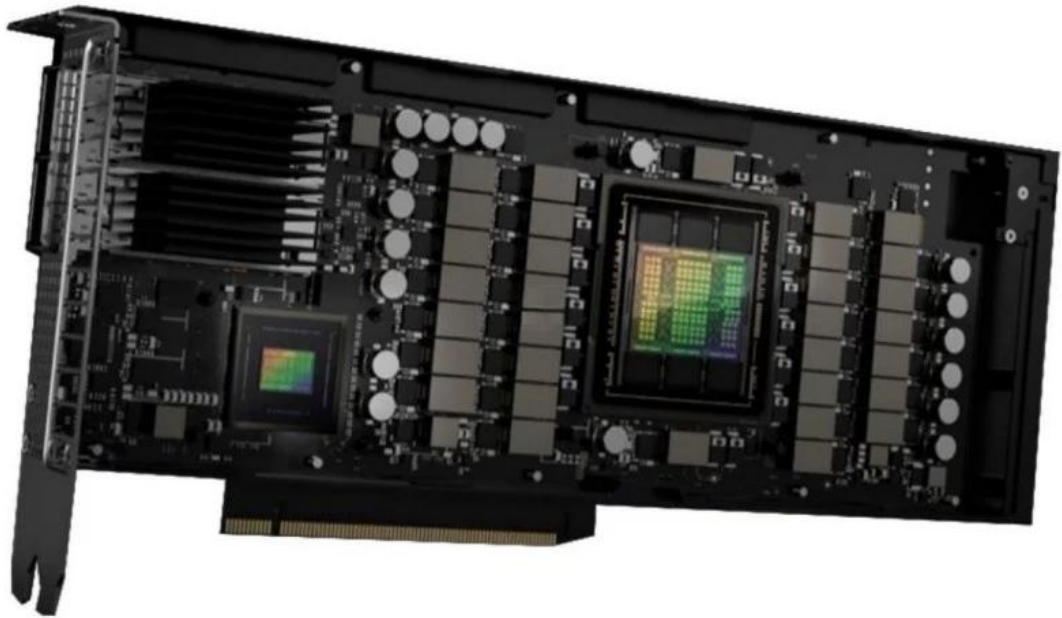

# Leadtek NVIDIA H100 CNX 80 GB HBM2e Grafikkarte

## Product Description

SYS-821GE-TNHR	8U X13 HGX H100 8GPU (Rear I/O),X13DEG-OAD,CSE-GP801T
EWCS	0%3 YRS LABOR,3 YRS PARTS,1 YR CRS UNDER LIMITED WRNTY
P4X-SPR8468-SRM76-XCC	SPR 8468 2P 48C 2.1G 350W 105MB B(1000)ES 4677
MEM-DR564L-SL01-ER48	64GB DDR5-4800 2Rx4 LP (16Gb)ECC RDIMM
HDS-SUNO-MZQL21T9HCJRA7	Samsung PM9A3 1.9TB NVMe PCIe4x4 U.2 7mm 1DWPD 5YR SED Opal
AOC-CX7660030-STO	Nvidia 900-9X766-003N-ST PCIe 1-port IB NDR200 OSFP Gen5
AOC-653106A-HDAT	MCX653106A-HDAT,CX-6 VPI,HDR,20Gbe,2p,QSFP56,PCIe4x16
SFT-DCMS-SINGLE	SMC System Management Software Suite Node License
SKT-1333L-0000-FXC	SOCKET E LGA4677,E1A XCC CARRIER,DG 1.0,RoHS
AOC-STGS-I2T-O	Std LP 2-port 10G RJ45,Intel X550 (Retail Pack)
GPU-NVHGX-H100-88	NVIDIA DELTA-NEXT HGX GPU Baseboard,8 H100 80GB SXM5
MC0037	ASSEMBLY FEE
MC000E	NONREFUNDABLE EXPEDITED SHIPPING FEE