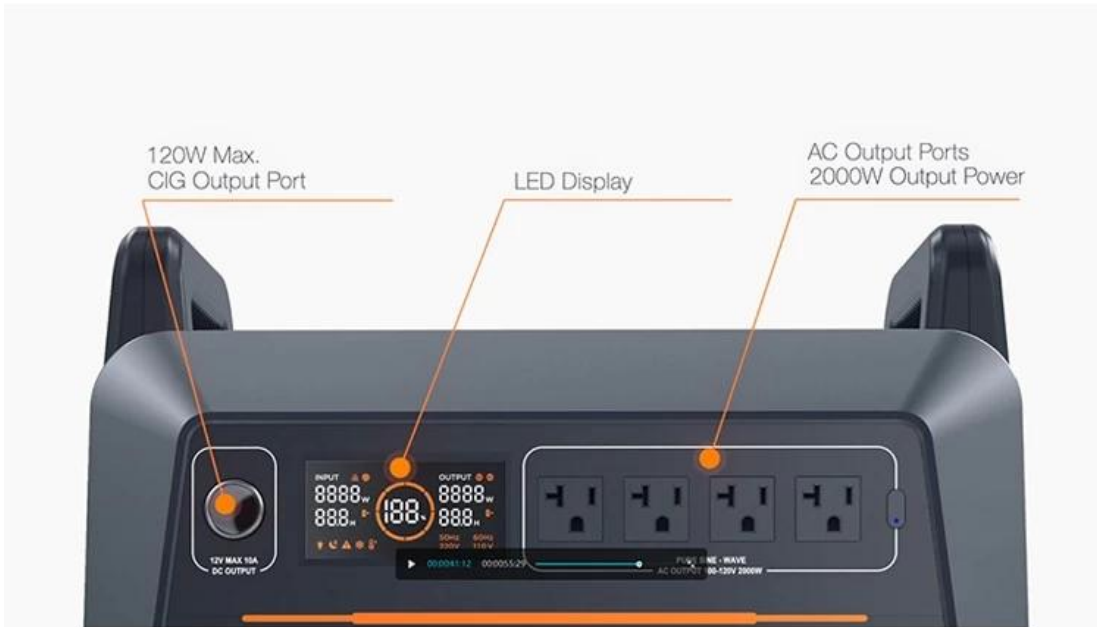

Tragbares multifunktionales Lade-Powerbank-Kraftwerk mit hoher Kapazität, 2000 W, AC, DC, USB, Solar-Außenstromversorgung

Core LiFePo4 battery

WITHIN 2 HOURS

The image shows a dark grey portable power station with a blue laser beam emanating from its front. To the right, there is a clock icon with an orange border and a 100% progress indicator icon, also with an orange border.