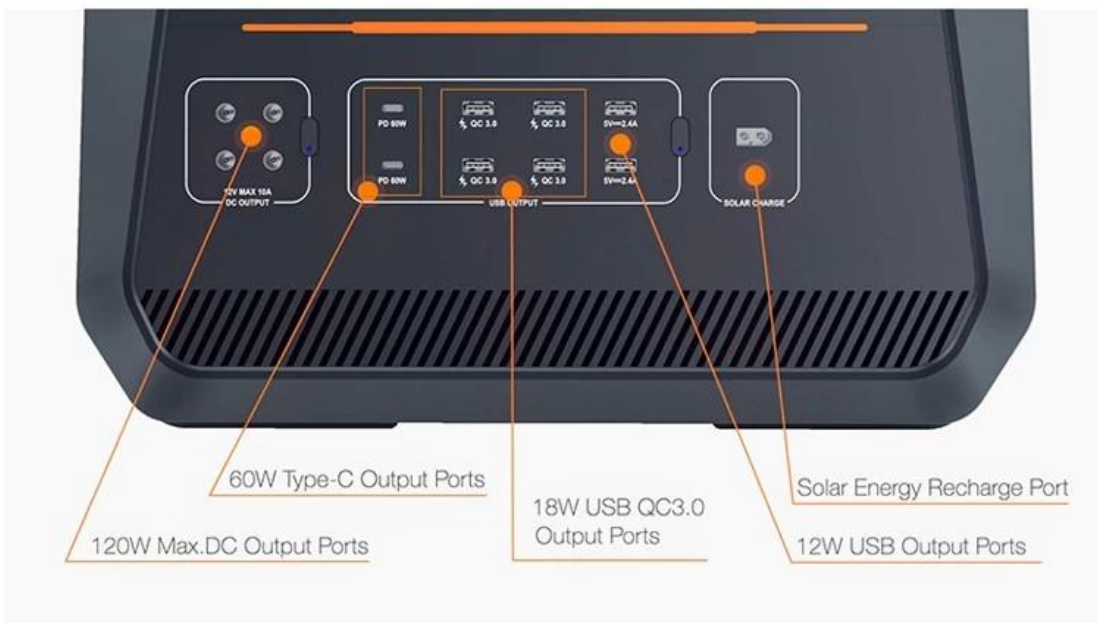

Tragbares multifunktionales Lade-Powerbank-Kraftwerk mit hoher Kapazität, 2000 W, AC, DC, USB, Solar-Außenstromversorgung

Core LiFePo4 battery

WITHIN 2 HOURS

The image shows a dark grey portable power station with a blue laser beam emanating from its front. To the right, there is a clock icon with an orange border and a 100% progress indicator icon, also with an orange border.