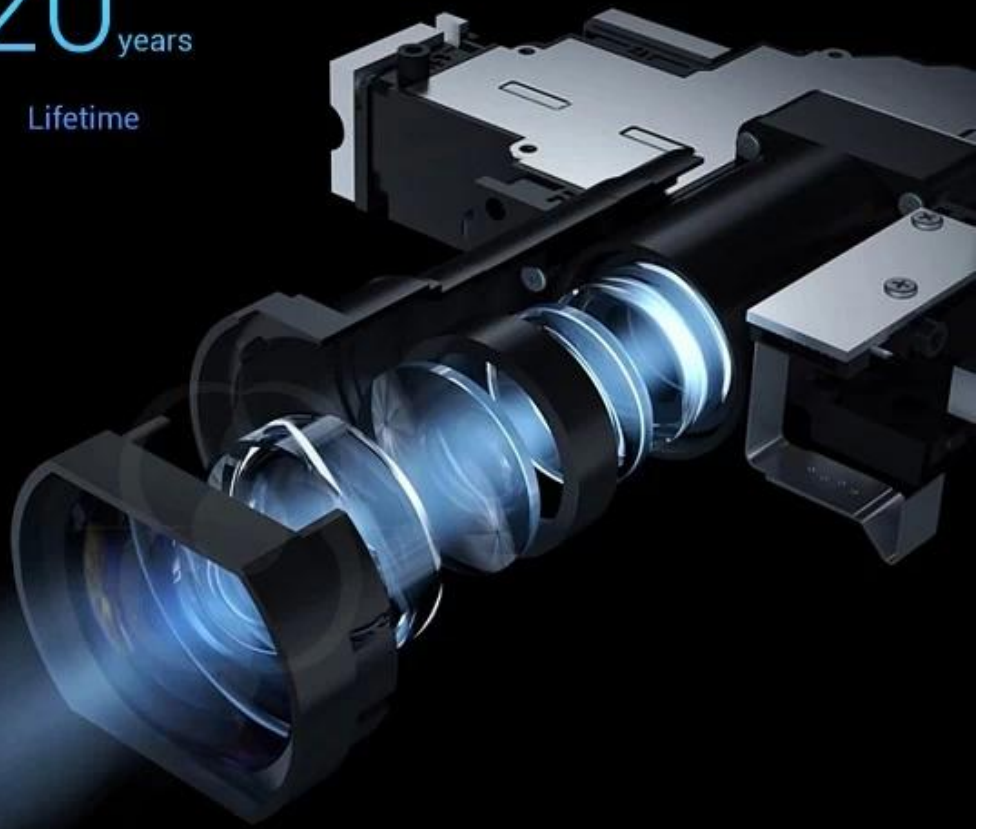

Real 200 Lumen, High Brightness

Viewers watch videos clearly even if cast in daytime (indoors),
30,000 hours life-time LED light source (RGB)

4 Hours

Playtime

20 years

Lifetime