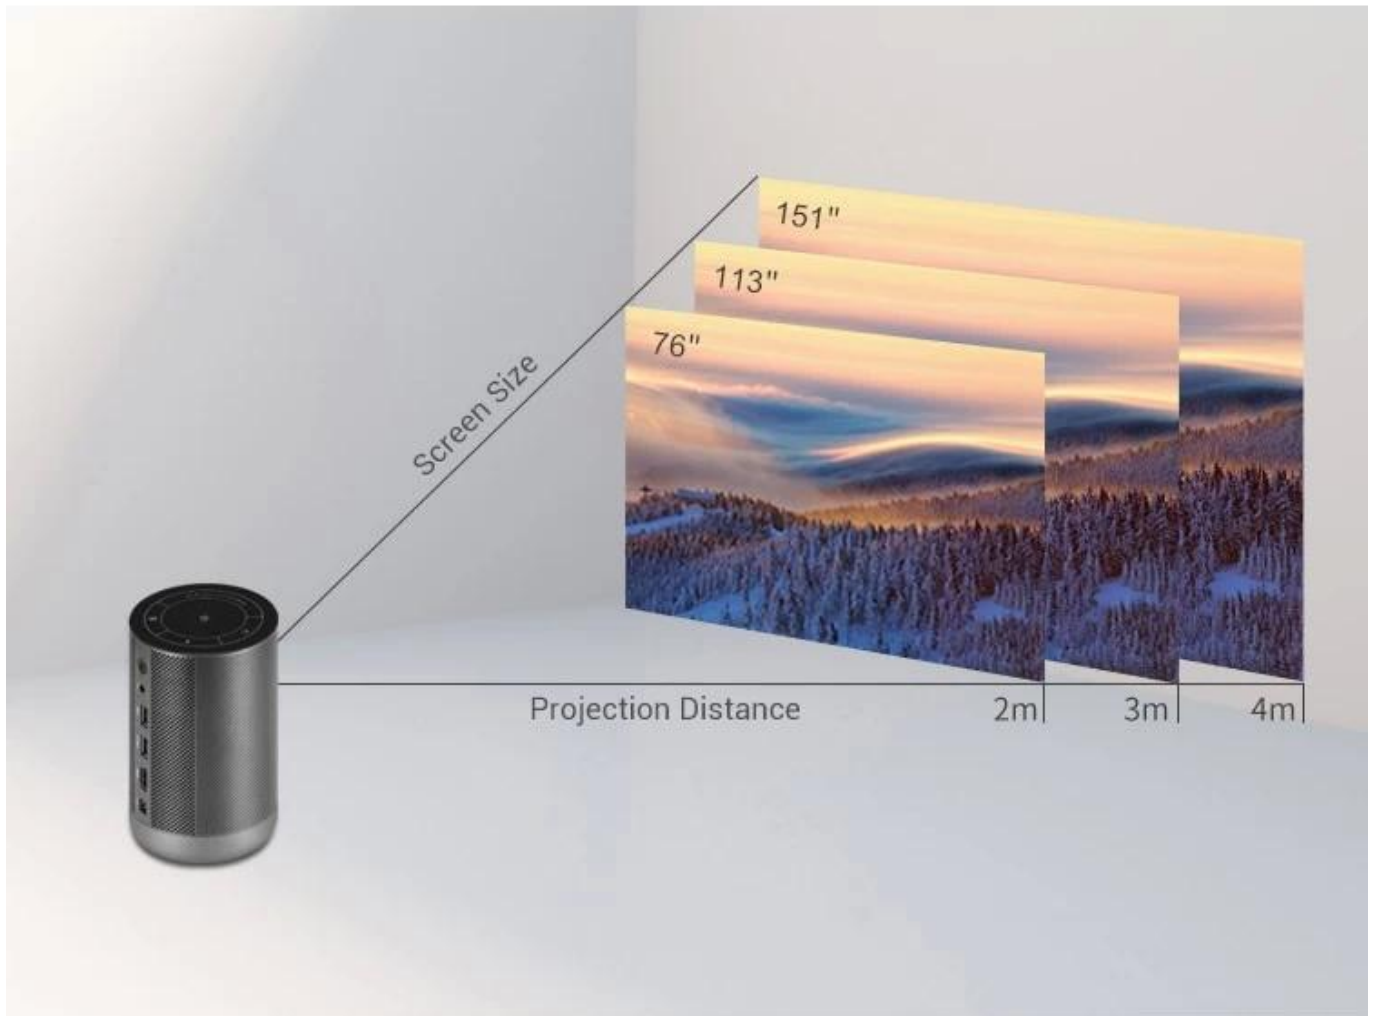

40° Automatic Keystone Correction

With digital keystone correction technology, instant snappy square screen.

1.2:1 Digital Short Throw Ratio

Support 0.2 – 8 meters cast (10 – 300 inch),
Recommend 1-3 meters cast (40 – 120 inch)