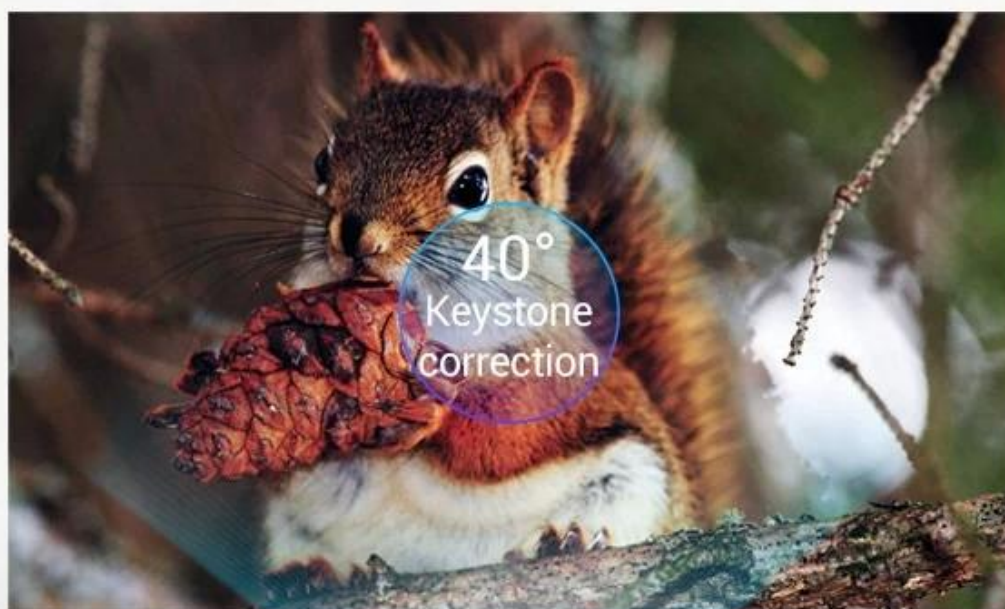

40° Automatic Keystone Correction

With digital keystone correction technology, instant snappy square screen.

1.2:1 Digital Short Throw Ratio

Support 0.2 – 8 meters cast (10 – 300 inch),
Recommend 1-3 meters cast (40 – 120 inch)