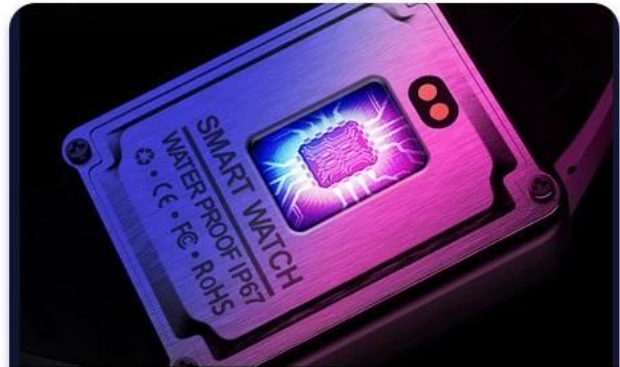

W37 Professionelle Bluetooth-Geräte und intelligentes Armband mit langer Standby-Zeit

S P O R T · S M A R T

SPORT W37

Colorful HD Sports Watch

HD dynamic colorful

Multiple sports mode

24h Heart rate monitor

Sleep monitoring

Products Features

COLORFUL HD SPORTS WATCH

Colorful sreen

Powerful CPU

Multiple sports mode

Precise heart rate

IP67 waterproof

Magnetic charging

Multiple sports mode

Set up different sports modes to achieve the best data recording.

Running

Walking

Climbing

Riding

PingPang