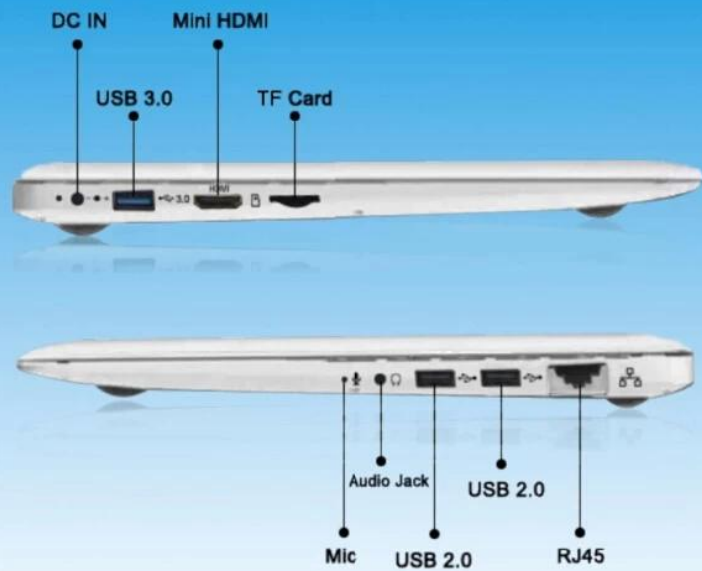

# 2016 último ordenador portátil OEM de 14,1 pulgadas 2GB 32GB Intel Quad Core 1366×768 Windows 10

14.1" NOTBOOK

**Model No.:** NB141 (Bay trail)

Chipset	Bay trail Z3735 F / or Cherry trail, Z8300(Quad-Core) 14nm
GPU	Gen8-LP 10/12EU up to 600MHz
DRAM	2GB
Flash	32 GB + HDD
LCD	1366*768 TN
Camera	0.3/2.0 front camera
HDMI	YES
Main Feature	WiFi + BT+ FM
3G(WCDMA)	NO
USB Charging	5.0V 2.5A
Battery	3.8V/1000mAH
Dimension	351*232*17mm
Status	MP over 100K
Packing & Accessories	adapter, USB CABLE, Manual, gift box.
OS	Windows 10 USD15/PC;

Macbook Air style

1480g body weight

Build in RJ45 port,  
makes connection  
more convenient  
and stable

USB2.0\*2, USB3.0\*1,  
Mini HDMI\*1, TF  
Card\*, RJ45\*1, DC  
IN\*1, Audio Jack\*1,  
Mic\*1

Support 2.5" SATA  
HDD, up to 2TB

**Nuestros productos son buenos para los demás:**

[, , tableta de 9,6 pulgadas](#)