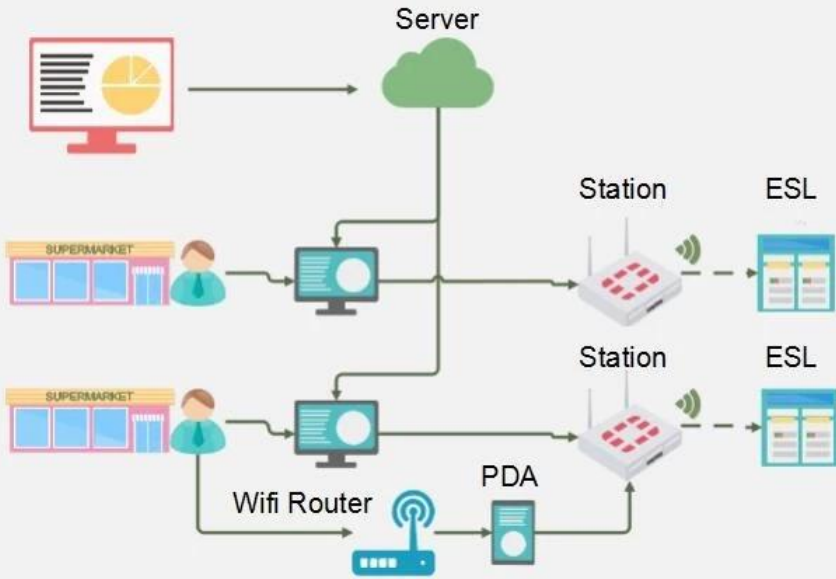

Supermercado de 2.9 pulgadas nueva solución esl para minoristas e-ink

ESL System Advantages

ESL Full Working Principal

ESL Smart Working Principal

- 
Easy to USE
 The software is designed to meet the needs of different users.
- 
Station Coverage
 One station cover 3500pcs SKU, Area

- 
Price Change
 Price change from Headquarter, less Labor, less mistake.

Small Store Case Reference

ONE STAFF, ONE STORE

Supermarket Case Reference

4.2"

2.9"

2.2"

2.9" tag Size Comparison