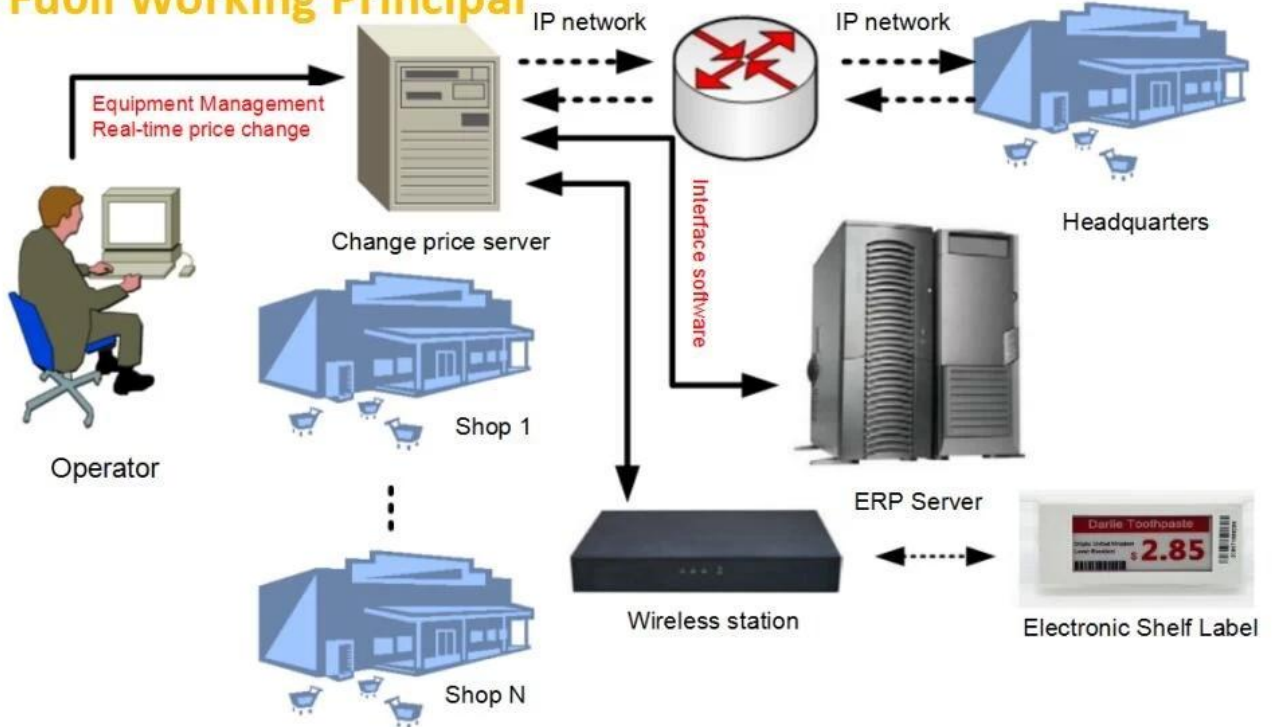

Supermercado de 2.9 pulgadas nueva solución esl para minoristas e-ink

ESL System Advantages

ESL Full Working Principal

ESL Smart Working Principal

- 
Easy to USE
 The software is designed to meet the needs of different users.
- 
Station Coverage
 One station cover 3500pcs SKU, Area

- 
Price Change
 Price change from Headquarter, less Labor, less mistake.

Small Store Case Reference

ONE STAFF, ONE STORE

Supermarket Case Reference

4.2"

2.9"

2.2"

2.9" tag Size Comparison