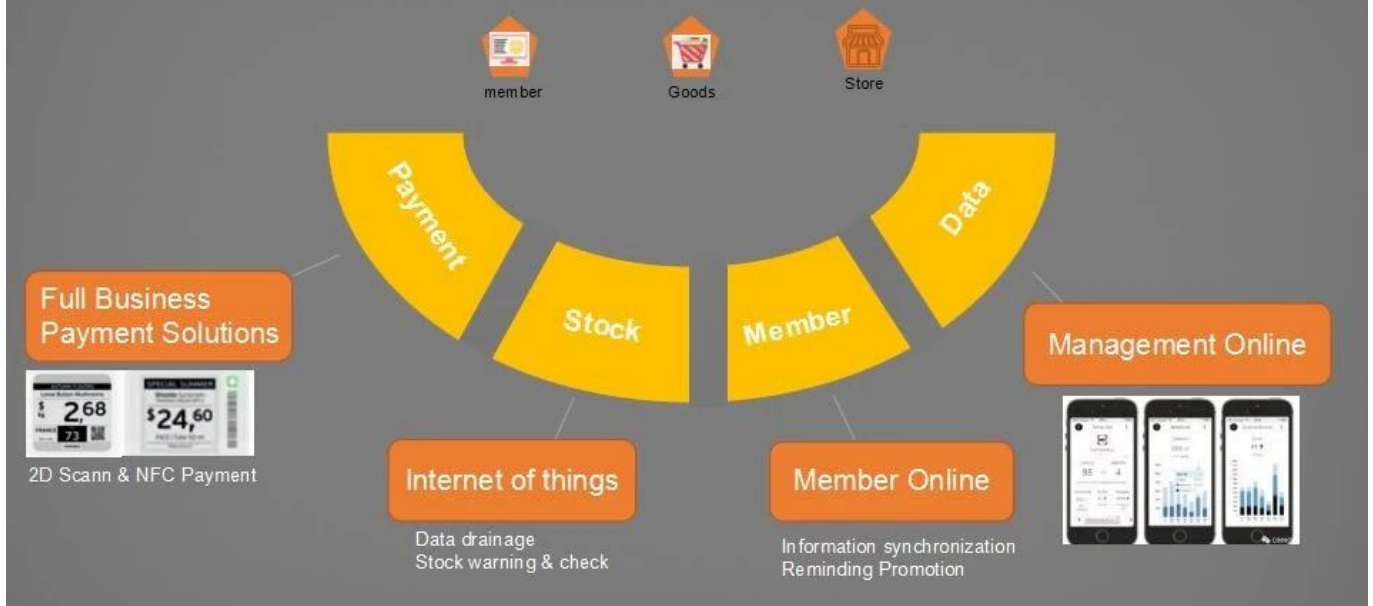

Supermercado de 2.9 pulgadas nueva solución esl para minoristas e-ink

ESL System Advantages

ESL Full Working Principal

ESL Smart Working Principal

- 
Easy to USE
 The software is designed to meet the needs of different users.
- 
Station Coverage
 One station cover 3500pcs SKU, Area

- 
Price Change
 Price change from Headquarter, less Labor, less mistake.

Small Store Case Reference

ONE STAFF, ONE STORE

Supermarket Case Reference

4.2"

2.9"

2.2"

2.9" tag Size Comparison