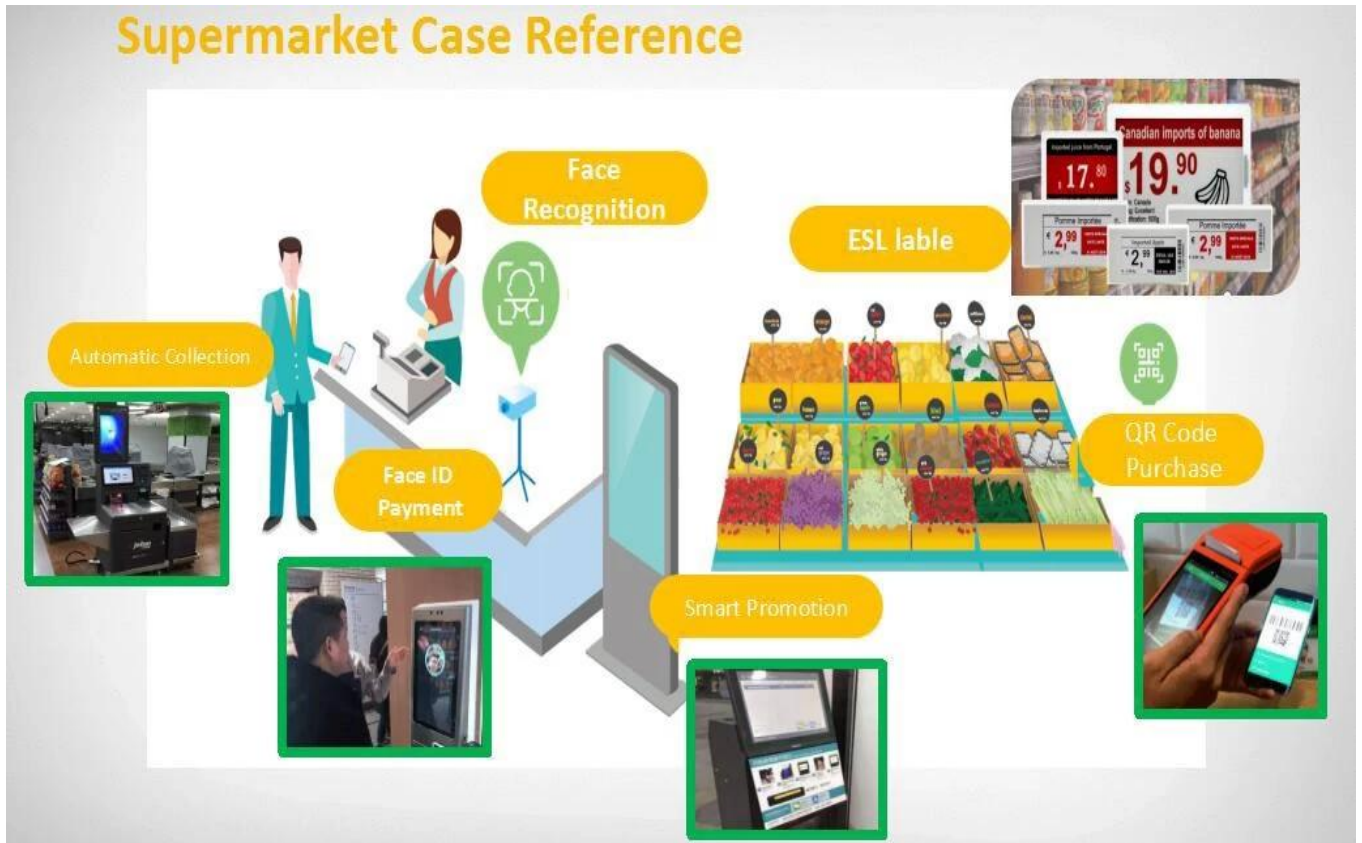

Kit de demostración ESL con system de software de muestra de etiqueta de estante de 2.1 / 2.9 / 4.2 pulgadas

What is Electronic Shelf Label

Electronic shelf label (ESL) is an electronic display device that can replace traditional paper price tags on shelves. Each ESL is connected to the mall computer database through the network, and the products information such as the latest price is displayed through the screen of the ESL.

First LCD Label
The first ESL appeared in Europe

LCD Label was used by METRO

The second largest retailer in the world

ESL Widely Use

ESL are available in more than 50 countries over the world. More than 24,000 supermarkets. Like Carrefour, Walmart, etc

ESL Fast Growing

Total shipments amount will be up to 100 million in 2018. Market scale will be around 14 Billion USD

2018

2011

1995

1980-1993

Larger size 7.5&12.2inch ESL

Supermarket Solution