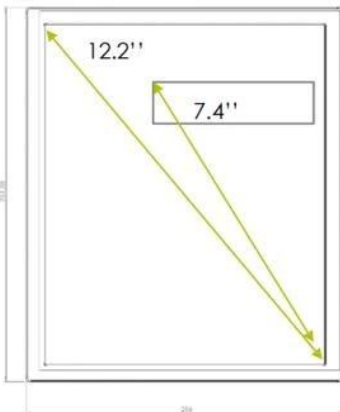

Kit de demostración ESL con system de software de muestra de etiqueta de estante de 2.1 / 2.9 / 4.2 pulgadas

What is Electronic Shelf Label

Electronic shelf label (ESL) is an electronic display device that can replace traditional paper price tags on shelves. Each ESL is connected to the mall computer database through the network, and the products information such as the latest price is displayed through the screen of the ESL.

ESL Fast Growing

Total shipments amount will be up to 100 million in 2018. Market scale will be around 14 Billion USD

2018

2011

1995

1980-1993

Larger size 7.5&12.2inch ESL

Supermarket Solution