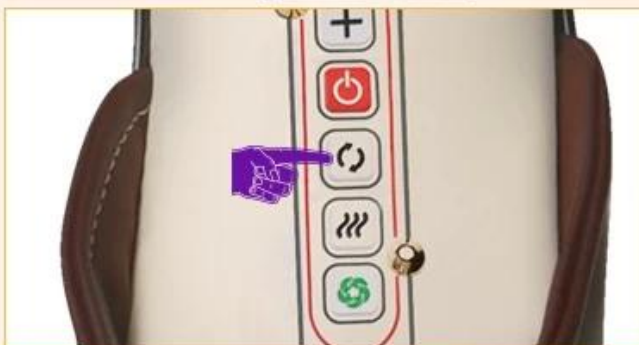

03

Forward and inverse massage

First press, forward massage