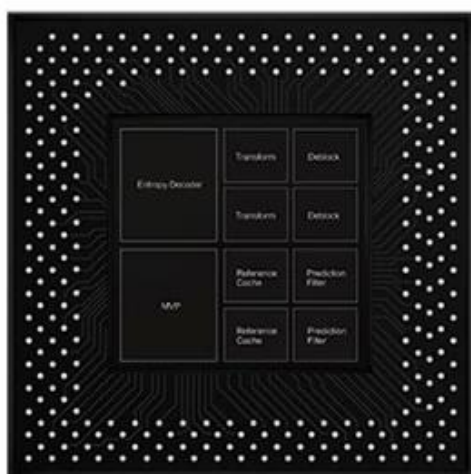

# TV BOX Chipset Intel Bay Trail-T Z3735 Quad Core Intel + dual androide OS

## Android TV BOX

Bay Trail-T CR Z3735F  
Quad Core 1.83GHz Intel

## Chipset & Memory

BayTrail-T CR Z3735F

Quad Core 1.83GHz

2GB+32GB ( option 2GB+16GB

2GB+64GB,2GB+128GB)