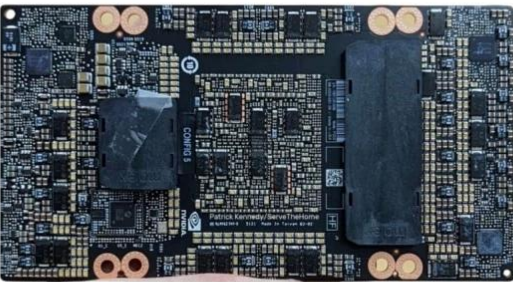

## Product Description

|                         |   |
|-------------------------|---|
| SYS-821GE-TNHR          | 8U X13 HGX H100 8GPU (Rear I/O),X13DEG-OAD,CSE-GP801T       |
| EWCS                    | 0%3 YRS LABOR,3 YRS PARTS,1 YR CRS UNDER LIMITED WRNTY      |
| P4X-SPR8468-SRM76-XCC   | SPR 8468 2P 48C 2.1G 350W 105MB B(1000)E5 4677              |
| MEM-DR564L-SL01-ER48    | 64GB DDR5-4800 2Rx4 LP (16Gb)ECC RDIMM                      |
| HDS-SUNO-MZQL21T9HCJRA7 | Samsung PM9A3 1.9TB NVMe PCIe4x4 U.2 7mm 1DWPD 5YR SED Opal |
| AOC-CX766030-STO        | Nvidia 900-9X766-003N-ST PCIe 1-port IB NDR200 OSFP Gen5    |
| AOC-653106A-HDAT        | MCX653106A-HDAT,CX-6 VPI,HDR,20GbE,2p,OSFP56,PCIe4x16       |
| SFT-DCMS-SINGLE         | SMC System Management Software Suite Node License           |
| SKT-1333L-0000-FXC      | SOCKET E LGA4677,E1A XCC CARRIER,DG 1.0,RoHS                |
| AOC-STGS-I2T-O          | Std LP 2-port 10G RJ45,Intel X550 (Retail Pack)             |
| GPU-NVHGX-H100-88       | NVIDIA DELTA-NEXT HGX GPU Baseboard,8 H100 80GB SXM5        |
| MC0037                  | ASSEMBLY FEE  |
| MC000E                  | NONREFUNDABLE EXPEDITED SHIPPING FEE                        |