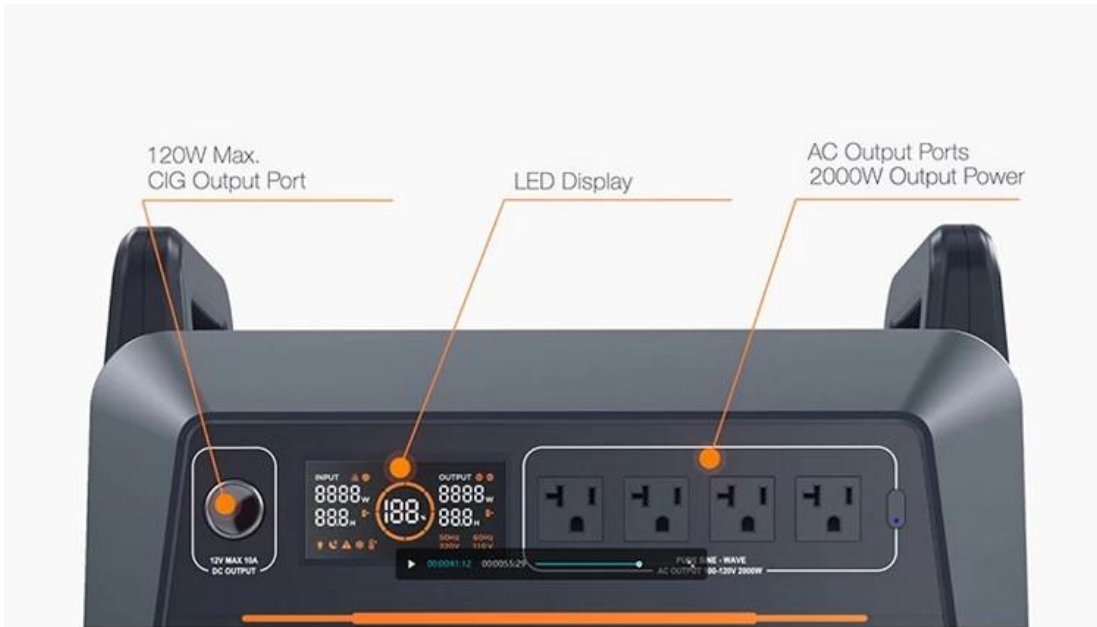

## Banco de energía de carga multifuncional portátil, estación de energía de alta capacidad, 2000W, CA, CC, USB, fuente de alimentación solar para exteriores

## Core LiFePo4 battery

**WITHIN 2 HOURS**

The image shows a dark grey portable power station with a blue laser beam emanating from its front. To the right of the device are two orange circular icons: a clock face and a progress indicator showing 100%.