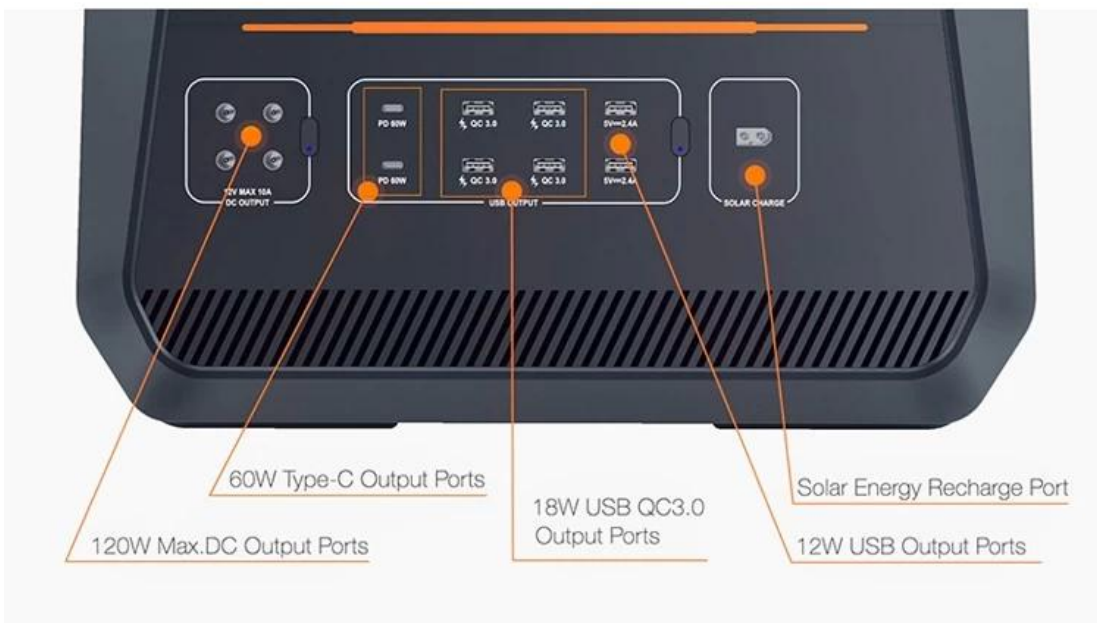

## Banco de energía de carga multifuncional portátil, estación de energía de alta capacidad, 2000W, CA, CC, USB, fuente de alimentación solar para exteriores

## Core LiFePo4 battery

**WITHIN 2 HOURS**

The image shows a dark grey portable power station with a blue laser beam emanating from its front. To the right of the device are two orange circular icons: a clock face and a progress indicator showing 100%.