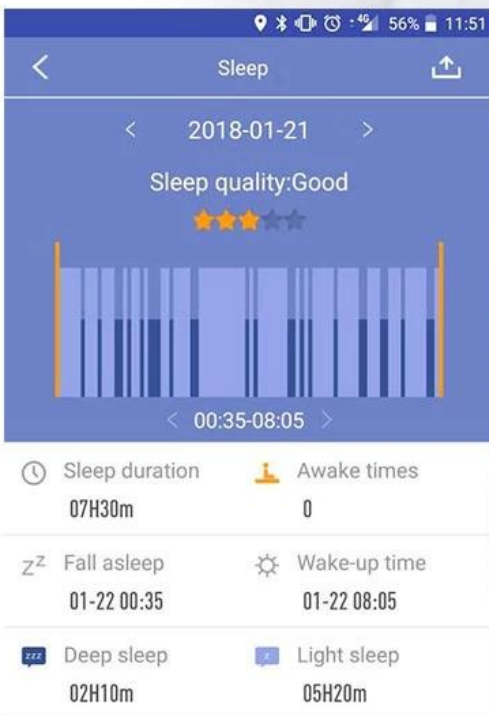

# Blood Pressure Monitor

It can continuously collect and accumulate the data of blood pressure on long-term wearing, and provide valuable reference to judge the physical condition.

COLOR UI  
SMART BRACELET

STEPS  
06789

The bracelet is consonance with you

## Light & luxuriousness as you, no feel of wearing

The strap is made of light, skin-friendly, soft TPE rubber; the weight is only 22.8g, the light design make you no feel of wearing; the fitness data can continuously be recorded.

COLOR UI SMART BRACELET