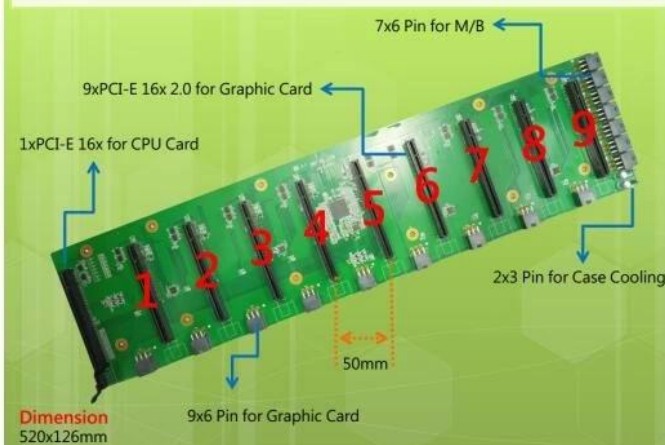

Supply Miner Machine in Stock

CPU	1150
Graphic Card Optional	RX570 /RX580 /RX460/RX470/1060 /1070 3G/4G/6G/8G
Motherther	H81BTC Suport 16PCS Graphic Card
HDD	SSD 120GB
Memory	DDR4 8GB
Keyboard	Connect
Power Supply	1600W
Miner Machine	Including 8PCS 6GB VGA Card
Display	17.5inch -19inch
Other	Optional DIY Function

Product Roadmap

M/B Front

Graphic Card

Graphic Card

Cooling

Stocked RX460 /RX570 4G 8G ,Support Booking
RX570 /RX580 4GB,Manli 1070 8GB ,Delivery 3-12
Weeks

M/B Front

M/B Back

Power

Optional 1800W