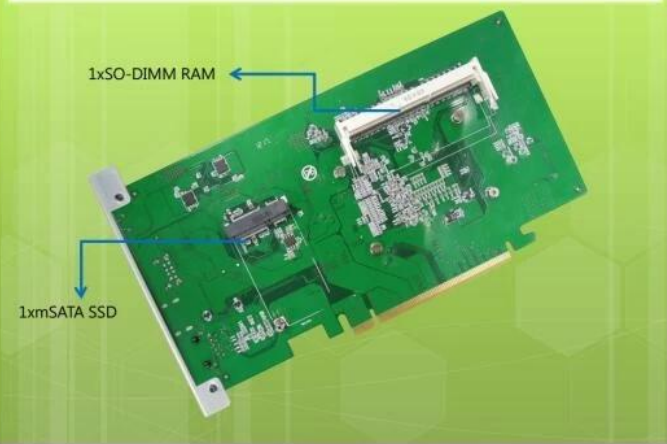

Supply Miner Machine in Stock

CPU	1150
Graphic Card Optional	RX570 /RX580 /RX460/RX470/1060 /1070 3G/4G/6G/8G
Motherther	H81BTC Suport 16PCS Graphic Card
HDD	SSD 120GB
Memory	DDR4 8GB
Keyboard	Connect
Power Supply	1600W
Miner Machine	Including 8PCS 6GB VGA Card
Display	17.5inch -19inch
Other	Optional DIY Function

Product Roadmap

M/B Front

Graphic Card

Graphic Card

Cooling

Stocked RX460 /RX570 4G 8G ,Support Booking
RX570 /RX580 4GB,Manli 1070 8GB ,Delivery 3-12
Weeks

M/B Front

M/B Back