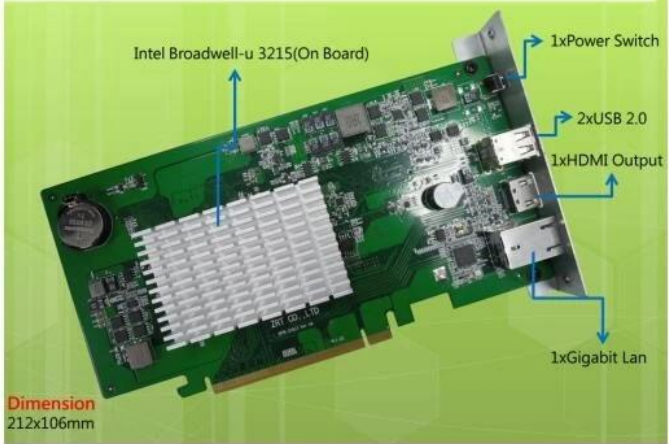

Supply Miner Machine in Stock

CPU	1150
Graphic Card Optional	RX570 /RX580 /RX460/RX470/1060 /1070 3G/4G/6G/8G
Motherther	H81BTC Suport 16PCS Graphic Card
HDD	SSD 120GB
Memory	DDR4 8GB
Keyboard	Connect
Power Supply	1600W
Miner Machine	Including 8PCS 6GB VGA Card
Display	17.5inch -19inch
Other	Optional DIY Function

Product Roadmap

M/B Front

Graphic Card

Graphic Card

Cooling

Stocked RX460 /RX570 4G 8G ,Support Booking
RX570 /RX580 4GB,Manli 1070 8GB ,Delivery 3-12
Weeks

M/B Front

M/B Back