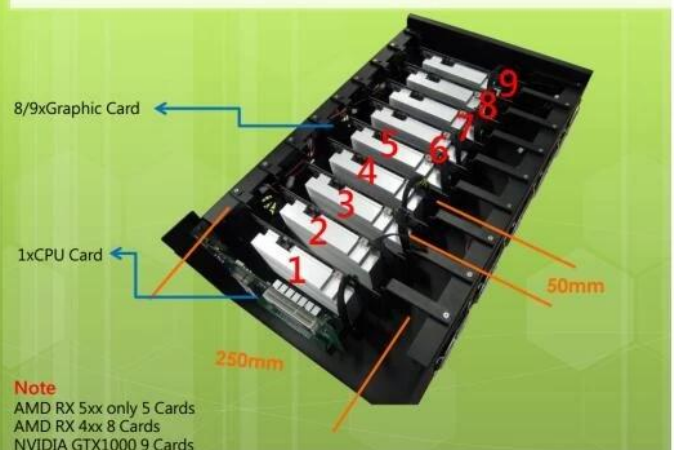

Supply Miner Machine in Stock

CPU	1150
Graphic Card Optional	RX570 /RX580 /RX460/RX470/1060 /1070 3G/4G/6G/8G
Motherther	H81BTC Suport 16PCS Graphic Card
HDD	SSD 120GB
Memory	DDR4 8GB
Keyboard	Connect
Power Supply	1600W
Miner Machine	Including 8PCS 6GB VGA Card
Display	17.5inch -19inch
Other	Optional DIY Function

Product Roadmap

M/B Front

Graphic Card

Graphic Card

Cooling

Stocked RX460 /RX570 4G 8G ,Support Booking
RX570 /RX580 4GB,Manli 1070 8GB ,Delivery 3-12
Weeks

M/B Front

M/B Back

Power

Optional 1800W