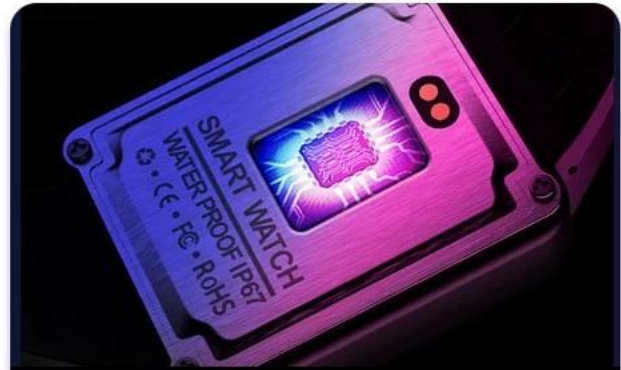

W37 Bluetooths profesionales y pulsera inteligente de largo tiempo de espera.

S P O R T · S M A R T

SPORT W37

Colorful HD Sports Watch

HD dynamic colorful

Multiple sports mode

24h Heart rate monitor

Sleep monitoring

Products Features

COLORFUL HD SPORTS WATCH

Colorful sreen

Powerful CPU

Multiple sports mode

Precise heart rate

IP67 waterproof

Magnetic charging