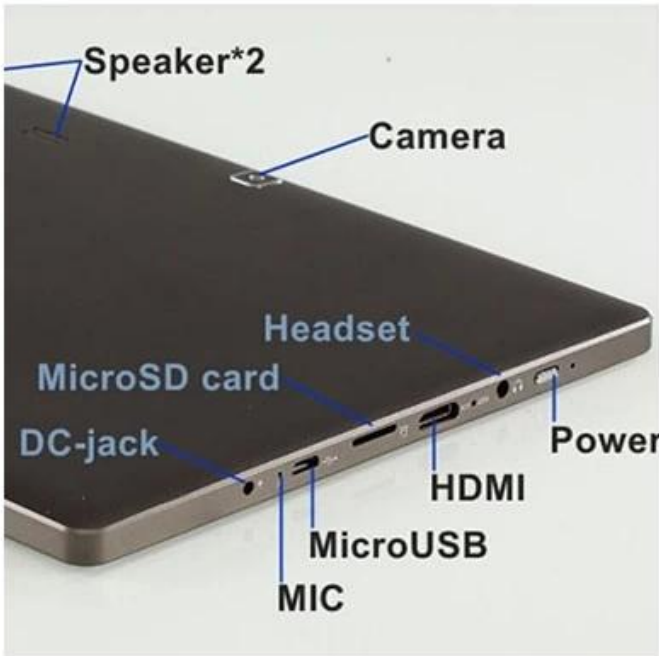

## 10.1 inch internet windows tablet pc with 1280\*800 IPS screen 2G+32G GPS WIFI BT

Chipset	BAYPRAIL-T Z3735D 1.33-1.86MHZ
OS	win8
RAM	DDR3 2G
Storage Flash	32G
TF	MicroSD card, Support Maximum 32G
Screen	Capacitive five point touch screen
Screen Resolution	1280*800 IPS
Screen size	10.1"
Camera	Front 2.0M/Rear 2.0M
Wi-Fi	802.11 b/g/n
3G Frequency	support 3G Dongle add 20USD (WCDMA: 2100MHZ Optional:WCDMA:850M/1900M)
GPS	Yes
Bluetooth	yes
Gravity sensing	Yes
USB	Mini USB
HDMI	YES
Headset/MIC	Support
Music /Movie	Support MP3,WMA,MP2,OGG,AAC,M4A,MA4,FLAC,3GP,WAV
Flash player/Photo	JPG、BMP、PNG、GIF ect (need license)
Language	Multi-language
Color	black
Adapter	DC9V2A Optional EU/US
Battery Type	6000MAH

**Picture:**

3G/WIFI

10.1"IPS SCREEN 1280\*800P HD resolution

10.1"

IPS

Win8

wifi

3D

HDMI

10.1"