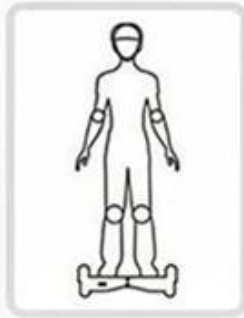

Show Details

Direction for use

Step 01