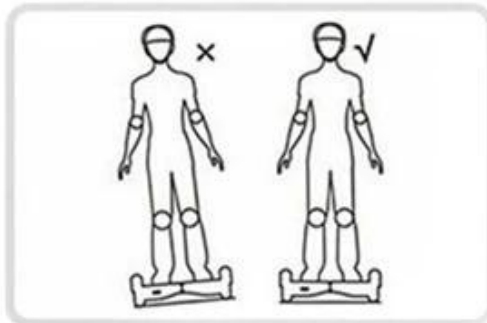

**Scooter d'équilibre à deux roues à double gyroscope à processeur double cœur de 10,1 pouces Q10**

**Dual Core CPU, Double Gyroscope Design;  
Max Speed: 10km/h above, or 15km/h above,  
Distance: around 15-20km (depends on rider's weight,  
road conditions etc) ;**

# Show Details

Direction for use

Step 01

Step 02

Step 03

Step 04

15°-30°

360 Degree Rotation

**660\*270\*250mm**

**270mm**

**660mm**

**250mm**

Unicycle, not good balance stability,  
not good safety,

VS

Two-wheel balance scooter,  
good balance stability and  
good safety.

Q1 big tire scooter ,big size, not convenient  
to carry.