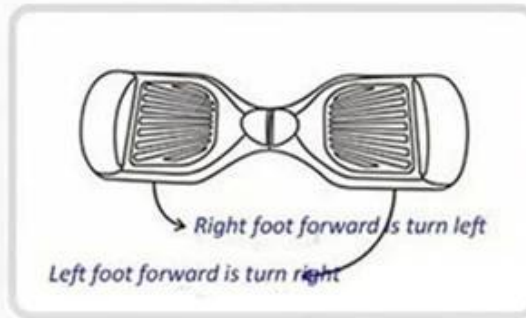

**Scooter d'équilibre à deux roues à double gyroscope à processeur double cœur de 10,1 pouces Q10**

**Dual Core CPU, Double Gyroscope Design;  
Max Speed: 10km/h above, or 15km/h above,  
Distance: around 15-20km (depends on rider's weight,  
road conditions etc) ;**

# Show Details

Direction for use

Step 01

Step 02

Step 03

Step 04

15°-30°

360 Degree Rotation

**660\*270\*250mm**

**270mm**

**660mm**

**250mm**

Unicycle, not good balance stability,  
not good safety,

VS

Two-wheel balance scooter,  
good balance stability and  
good safety.

Q1 big tire scooter ,big size, not convenient  
to carry.