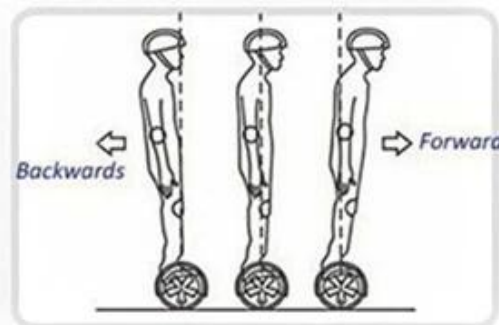

**Scooter d'équilibre à deux roues à double gyroscope à processeur double cœur de 10,1 pouces Q10**

**Dual Core CPU, Double Gyroscope Design;  
Max Speed: 10km/h above, or 15km/h above,  
Distance: around 15-20km (depends on rider's weight,  
road conditions etc) ;**

# Show Details

Direction for use

Step 01

Step 02

Step 03

Step 04

15°-30°

360 Degree Rotation

**660\*270\*250mm**

**270mm**

**660mm**

**250mm**

Unicycle, not good balance stability,  
not good safety,

VS

Two-wheel balance scooter,  
good balance stability and  
good safety.

Q1 big tire scooter ,big size, not convenient  
to carry.