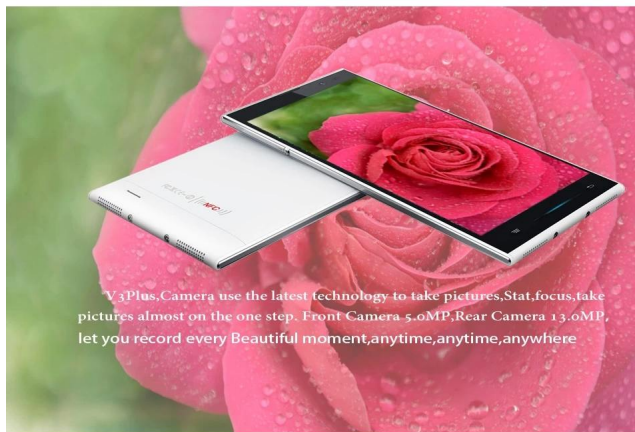

**5,0 pouces MTK6592 Octa-core 1280 \* 720 1G 16G  
Caméra frontale 5 millions de pixels Caméra arrière 13  
millions de pixels Prise en charge 3G WIFI Bluetooth  
GPS INEW Smartphone V3 Plus**

# V3 Plus

CPU: MTK6592 Octa Core  
 Resolution: 5.0 1280\*720 IPS  
 RAM: 2GB, Storage Flash: 16GB  
 Support 3G, GPS, WIFI, Bluetooth.

Have high Speed Octa Core Chipset

Ultrn-thin Ultrn light Fuselage

6.5mm 128g

V3 Plus Camera use the latest technology to take pictures, Stat, focus, take pictures almost on the one step. Front Camera 5.0MP, Rear Camera 13.0MP, let you record every Beautiful moment, anytime, anytime, anywhere.

5.0inch 1280\*720IPS Screen, Support Stereo, Massive High-Definition Movies, Let You Enjoy Visual Feast

With Ultra-sensitive Touch Screen  
 Can be Sensitive Slide, Even Cold, Wet Hands, Wear Gloves