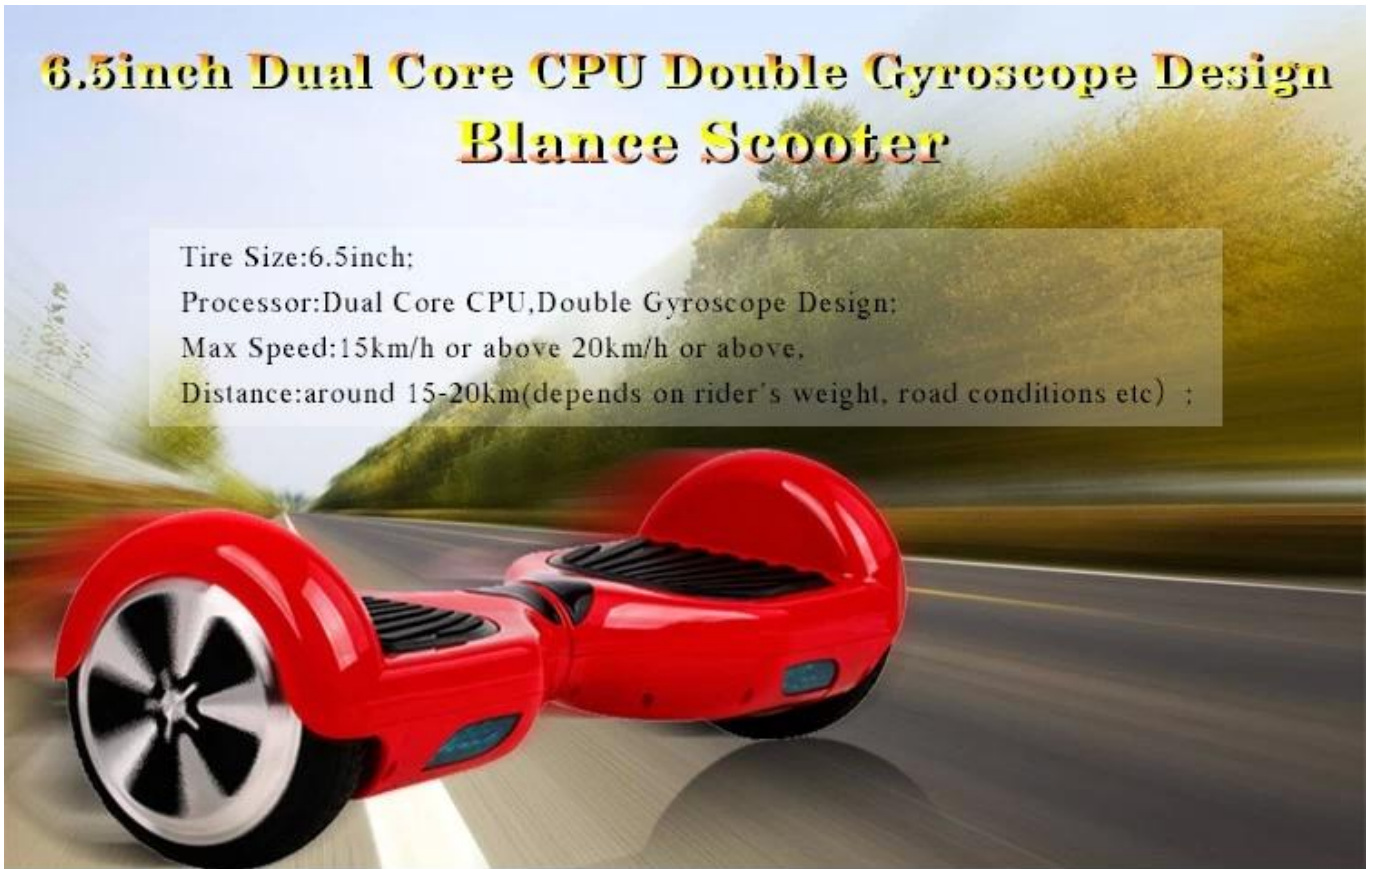

6.5inch CPU Dual Core Double Gyroscope New Design Équilibre Scooter

6.5inch Dual Core CPU Double Gyroscope Design Blance Scooter

Tire Size:6.5inch;

Processor: Dual Core CPU, Double Gyroscope Design;

Max Speed: 15km/h or above 20km/h or above,

Distance: around 15-20km (depends on rider's weight, road conditions etc) ;

Dual Core CPU, Double Gyroscope Design

36V*4.4AH (158WH) Lithium battery

Max Speed:15km/h or above 20km/h or above,
Distance:around 15-20km(depends on rider's weight, road conditions etc) ;
- 10°C-40°C (recommended at 10°C-30°C)