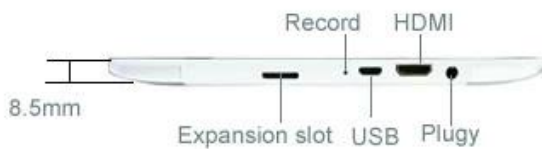

8 pouces 1024 * 768 IPS 1G + 16G A31S Quad Core Tablet PC

Description du produit:

Chipset	A31S Quad Core de 1GHz
OS	Android 4.2
RAM	1 Go DDR3
Stockage flash	16 Go
TF	carte MicroSD, Soutien Max 32G
Écran	Capacitif G + G 10point tactile
Résolution de l'écran	1024 * 768 IPS
la taille de l'écran	8 "
Appareil photo	Front0.3M / réel 2,0 M
Wi-Fi	802.11 b / g / n
Fréquence 3G	Soutien 3G USB Dongle
Bluetooth	Oui, v4.0
capteur de gyroscope	Oui
capteur de lumière	Oui
détection de la gravité	Oui
HDMI	Oui
USB	Micro USB (OTG)
Casque / MIC	3,5 mm
APP	Gestionnaire de fichiers, Google Search, navigateur, Galerie, Horloge, Calculatrice, Calendrier, Email, etc.
Ebook	ANSI, UNICODE TXT, PDF, HTML, FB2, PDB, EPUB etc.
Musique / Cinéma	MP3, WAV, OGG, AAC, WMA, FLAC, RM, AVI, RMVB, MP4, MPG, MPEG, FLV ...
Photo	JPEG, BMP, GIF, PNG
Langue	Multi-langue
Couleur	noir / blanc
Adaptateur	5V / 2A option US
Type de batterie	4800mAh / 3.7V 1 * coffret cadeau
Accessoires	1 * manuel d'utilisation 1 * chargeur 1 * câble USB

Photo:

ONDA V813S

Have Faith and Expect the Best

Latest processor architecture

ARM in the history of the highest power ratio V813s full integration into the annals A31S quad-core tablet , the latest A7 ARM -based quad-core architecture , faster, more responsive, is the most advanced and most energy-efficient flat-panel processor. 1GB DDR3 ultra-fast memory , allowing faster data processing

Smart PMU

DVFS

8.5mm ultimate slim body , Extreme Challenge

8.5mm slim 8.0 inches Tablet PC is one of the thinnest , or even 4 also slim 10 percent Ipad.G+G diamond glass panel , screwless overall design, seamless grade watches , the appearance of the world's most advanced casting process