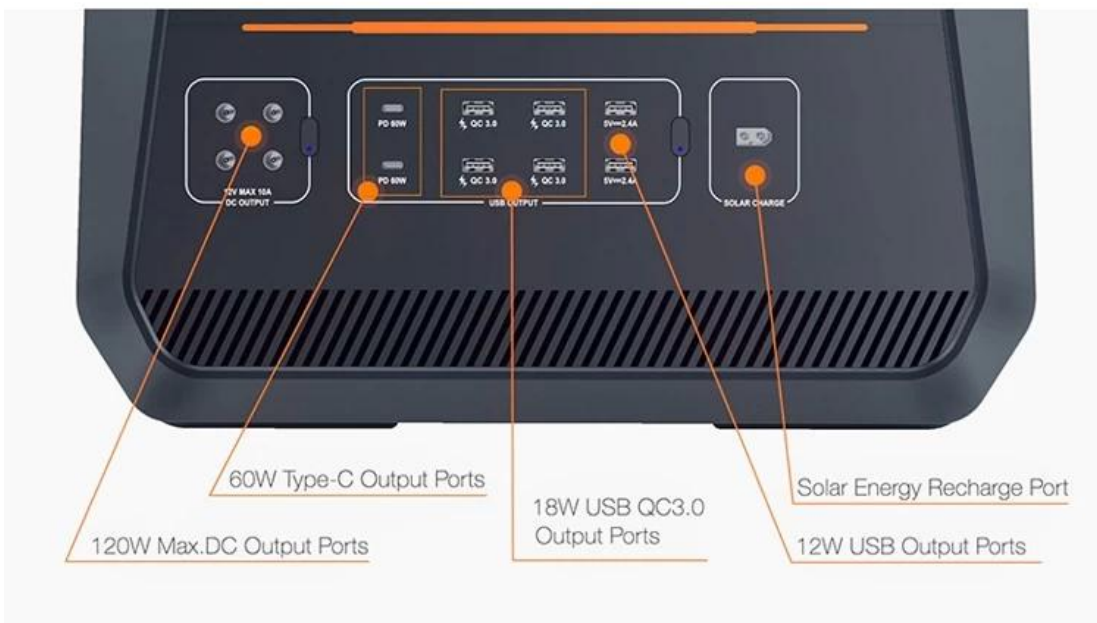

# Batterie externe de charge multifonctionnelle Portable, centrale électrique haute capacité 2000W AC DC USB, alimentation solaire extérieure

## Core LiFePo4 battery

**WITHIN 2 HOURS**

The image shows a dark grey portable power station with a blue laser beam emanating from its front. To the right, there is a clock icon with an orange border and a 100% progress indicator icon, also with an orange border.