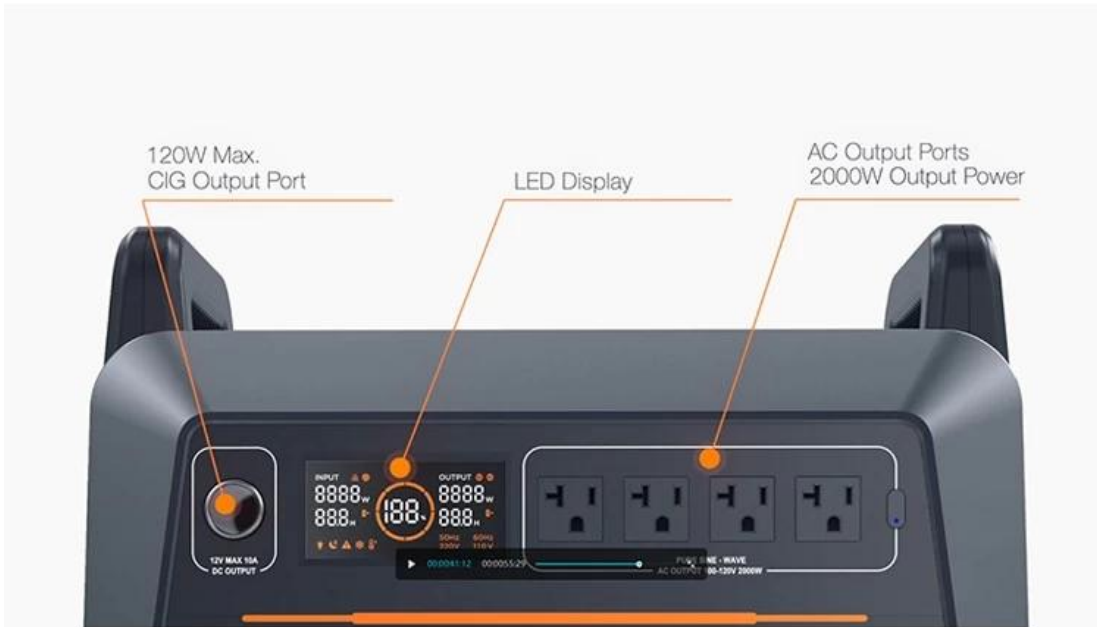

# Batterie externe de charge multifonctionnelle Portable, centrale électrique haute capacité 2000W AC DC USB, alimentation solaire extérieure

## Core LiFePo4 battery

**WITHIN 2 HOURS**

The image shows a dark grey portable power station with a blue laser beam emanating from its front. To the right, there is a clock icon with an orange border and a 100% progress indicator icon, also with an orange border.