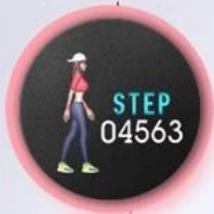

Ovulation day

Colorful display

Heart rate

Sleep

Sports mode

Smart reminder

Physiological cycle

steps

Distance

Calories

Remote Camera

Heart Rate

BPM
102

24H Continued
Continuous monitoring
throughout the day

Sport Mode

A good slimming helper

Simultaneous recording of multiple sports data, making the sports more quantitative.

STEP
4563

KCAL
835

DISTANCE
3.583

SPORT MODE
Know data status easily

SLEEP MONITOR

Wear it without feeling

The watch automatically detects the body state, opens the sleep monitoring mode.

Wear without feeling

8.5mm
Ultra-thin body

31g
Skin-friendly

CNC Technology
6063 aviation aluminum

8.5mm

Brand BERACE

Model B36

Display 1.04" IPS colorful