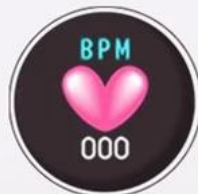

à à Montre intelligente Bluetooth professionnelle Montre de sport/montre intelligente pour femmes Android Montre intelligente en gros

B36 SMART

Physiological Function

Physiological period

Safety period

Ovulation period

Ovulation day

Colorful display

Heart rate

Sleep

Sports mode

Smart reminder

Physiological cycle

steps

Distance

Calories

Remote Camera

Heart Rate

BPM
102

24H Continued
Continuous monitoring
throughout the day

Sport Mode

A good slimming helper

Wear without feeling

8.5mm
Ultra-thin body

31g
Skin-friendly

CNC Technology
6063 aviation aluminum

8.5mm

Brand BERACE

Model B36

Display 1.04" IPS colorful