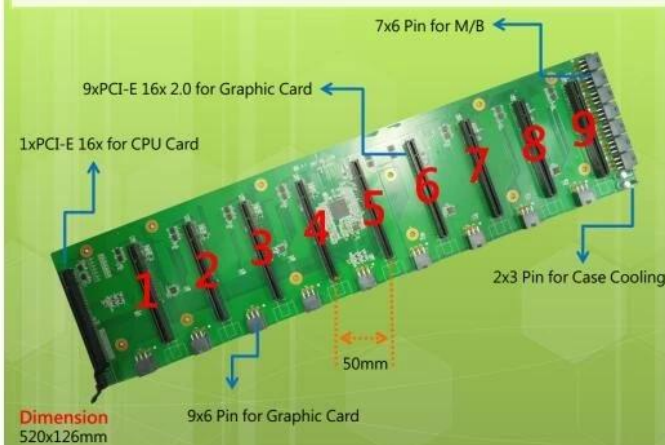

Supply Miner Machine in Stock

CPU	1150
Graphic Card Optional	RX570 /RX580 /RX460/RX470/1060 /1070 3G/4G/6G/8G
Motherther	H81BTC Suport 16PCS Graphic Card
HDD	SSD 120GB
Memory	DDR4 8GB
Keyboard	Connect
Power Supply	1600W
Miner Machine	Including 8PCS 6GB VGA Card
Display	17.5inch -19inch
Other	Optional DIY Function

Product Roadmap

M/B Front

Graphic Card

Graphic Card

Cooling

Manli GeForce® GTX1070 Gallardo

Stocked RX460 /RX570 4G 8G ,Support Booking
RX570 /RX580 4GB,Manli 1070 8GB ,Delivery 3-12
Weeks

M/B Front

M/B Back

Power

Optional 1800W