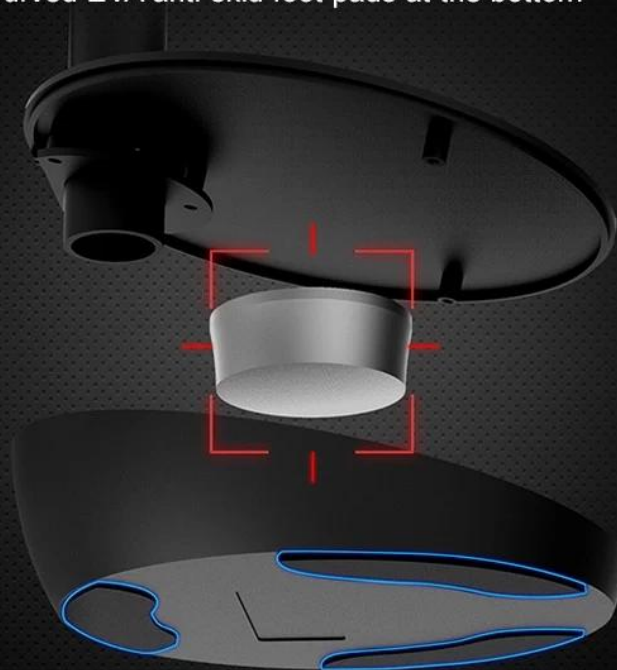

Microphone de bureau USB pour les performances en direct

Two-color optional

black

white

Increased anti-skid design

- More stable body
- Stable placement
- More securely
- Base built-in metal weights
- Curved EVA anti-skid foot pads at the bottom

Multi-angle adjustment

Adjust the height of the stand up and down and the front and rear position of the microphone according to your needs,
Comfortable karaoke mode

Dual-capacity microphone core design