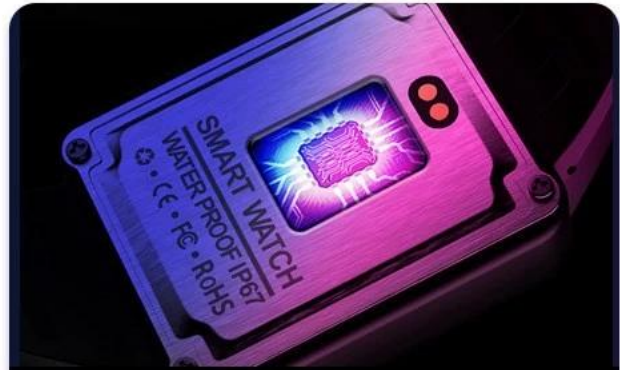

W37 Bluetooth professionnel et bracelet intelligent longue durée de veille

S P O R T · S M A R T

SPORT W37

Colorful HD Sports Watch

HD dynamic colorful

Multiple sports mode

24h Heart rate monitor

Sleep monitoring

Products Features

COLORFUL HD SPORTS WATCH

Colorful sreen

Powerful CPU

Multiple sports mode

Precise heart rate

IP67 waterproof

Magnetic charging