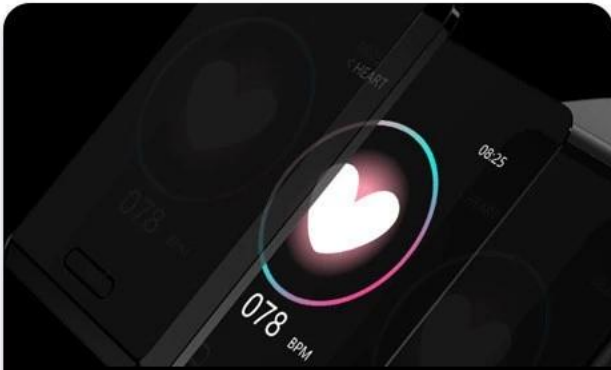

W37 Bluetooth professionnel et bracelet intelligent longue durée de veille

S P O R T · S M A R T

SPORT W37

Colorful HD Sports Watch

HD dynamic colorful

Multiple sports mode

24h Heart rate monitor

Sleep monitoring

Products Features

COLORFUL HD SPORTS WATCH

Colorful sreen

Powerful CPU

Multiple sports mode

Precise heart rate

IP67 waterproof

Magnetic charging